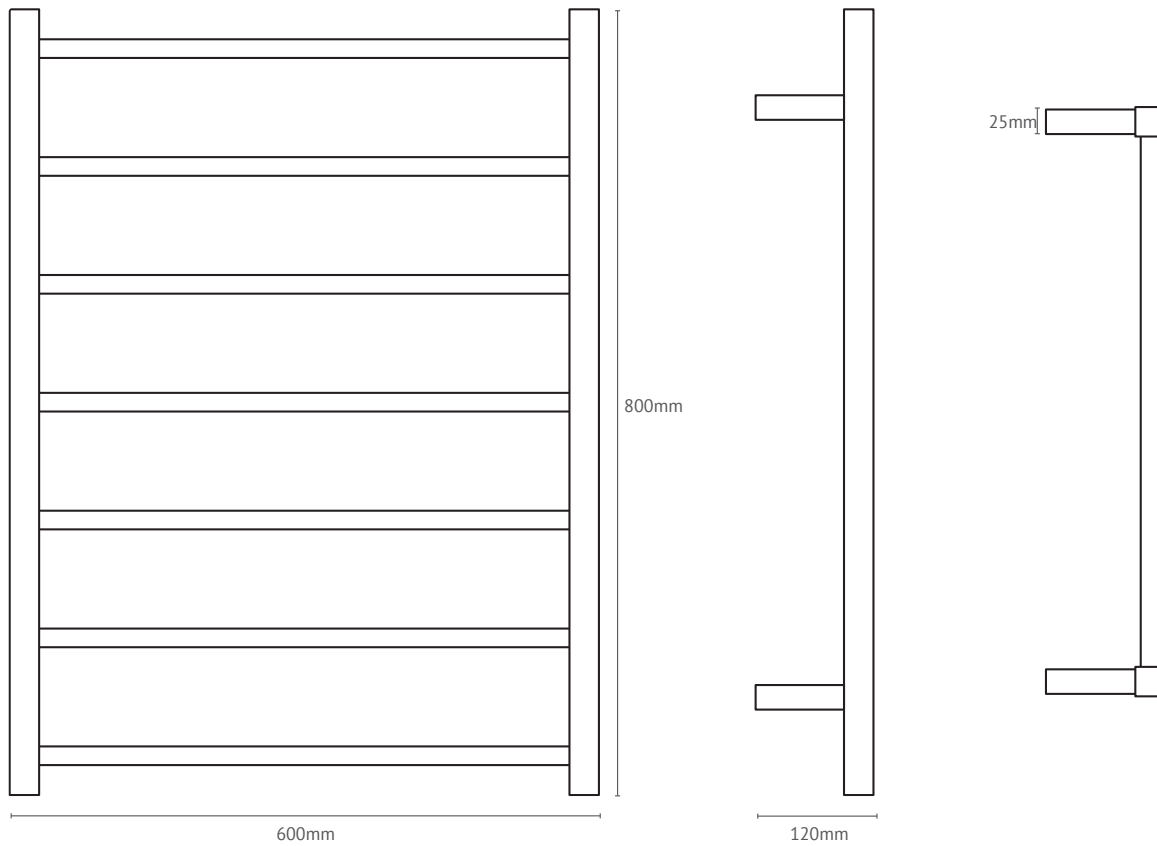

Towel Rail - Square

ThermoSphere Towel Rails are available in a range of stylish designs and profiles including round, square and curved.

- Built to last and made from the highest quality 304 grade stainless steel.
- Totally dry electric element. No need for any filling, pipe work or plumbing.
- Easy to install with our unique multi-flex wiring connections.
- Protection rating IP44, safe for use in bathrooms.
- Bespoke finishes available including: Matt Black, Brushed Stainless, Matt White, Brushed Brass and Polished Brass.

Technical data

Code	HTR-SS-0800600
Voltage	240V SELV
Material	304 Stainless Steel
Finish	Polished
Profile	Straight Square
Size	W 600 x H 800 x D 120mm
Maximum output	83W
Warranty	5 years

Product dimensions