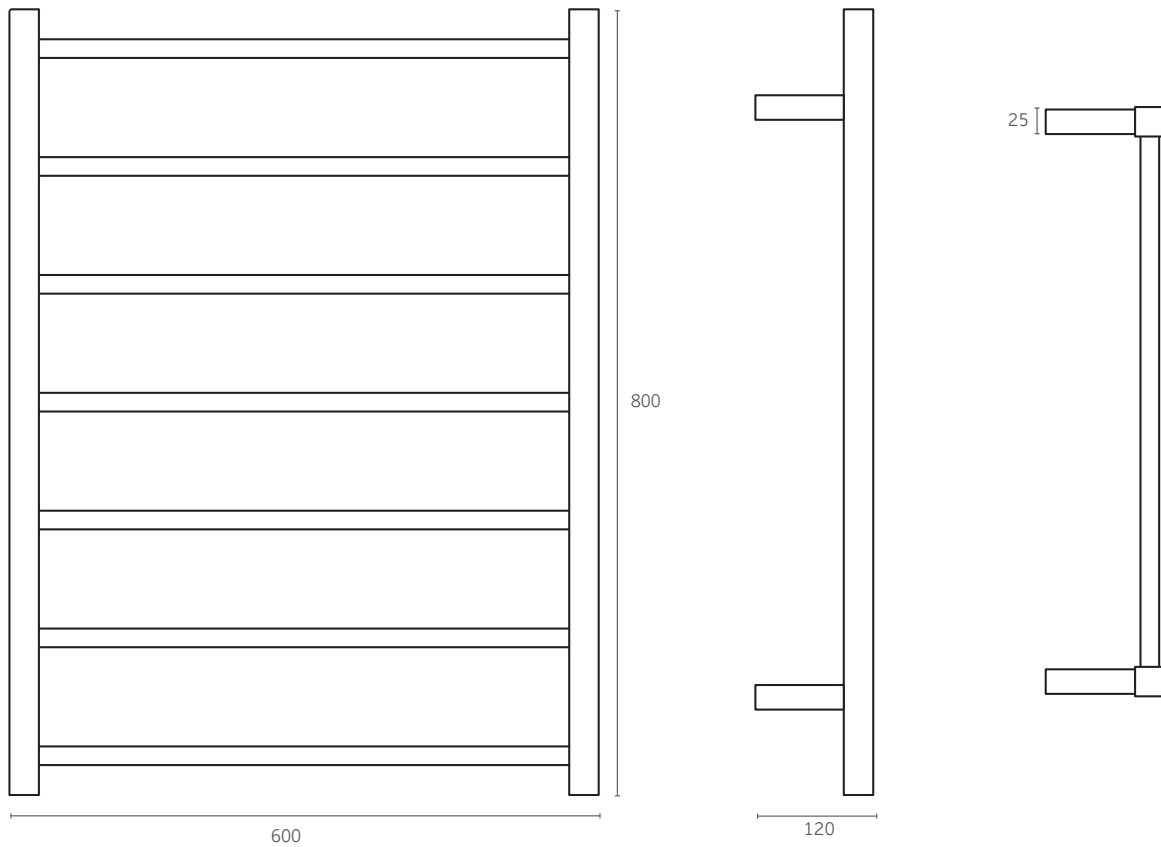

thermo
Sphere

Product dimensions

Care and maintenance

Clean with a soft cloth moistened with warm, mild soapy water. Dry with a soft cloth. Do not use strong cleaners or abrasives as they can damage the finish.