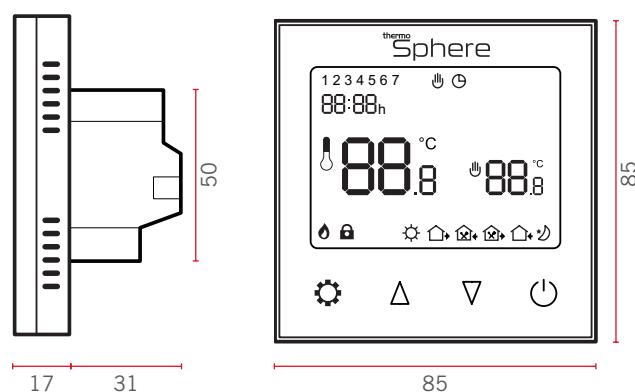

Design your 7 day 6 event (3 on 3 off) heating schedule.

Manual temperature boost until the next scheduled heating event

SCP-W-01

Technical data

Supply voltage	230V 50/60Hz
Maximum load	16A (3600W)
Backup storage	EEPROM (approx. 1 year backup)
Temperature range	5 ~ 80°C (0.5°C increments)
Accuracy	±0.5°C
Sensor rating	NTC 10kΩ @ 25°C
Consumption	2W
Warranty	3 years
IP rating	IP30
Width	85mm
Height	85mm
Depth	46mm (31mm in wall)

Box contents

- 1 x ThermoSphere programmable control
- 1 x Installation guide
- 1 x 3m floor temperature sensor probe
- 1 x 2m sensor conduit
- 2 x Fixing screws

Dimensions (mm)

thermo Sphere

CONTROL | TOUCH | SINGLE | PROGRAMMABLE