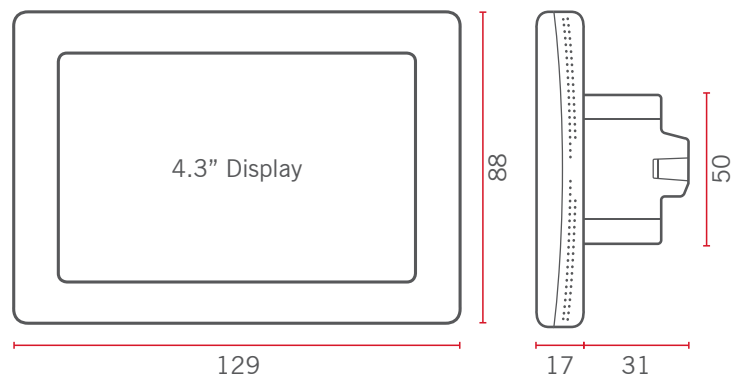

Box contents

1 x ThermoSphere Dual Control
1 x Installation guide
1 x 3m floor temperature sensor probe
1 x 2m sensor conduit
2 x Fixing screws