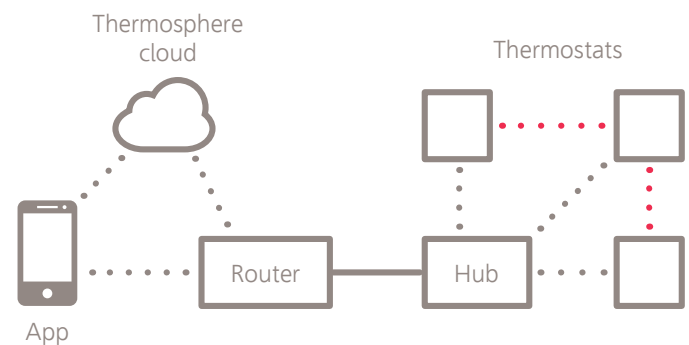

### Technical data

Power supply	5V DC
Operating power	1A
Ambient temperature	5 ~ 50°C
Compatible controls	5220RF 5226RF 5245RF 5246RF
Warranty	3 years
Protection rating	IP40
Width x height	79 x 98 x 28mm
Wireless	RF 868MHz Mesh
Range	20m open field (approx)
Max no. of connections	32 units
Max no. of hubs per app	2

Wireless connection requires a ThermoSphere Hub, compatible ThermoSphere wireless control, broadband internet and an available network port on your router. Download the ThermoSphere app on a compatible iOS or Android device. Approximate range limit 20m open field.

### Mesh network diagram

Mesh networking makes sure your thermostats are always connected. Extra connections between each thermostat provide a backup signal if a thermostat should ever lose its connection to the hub.