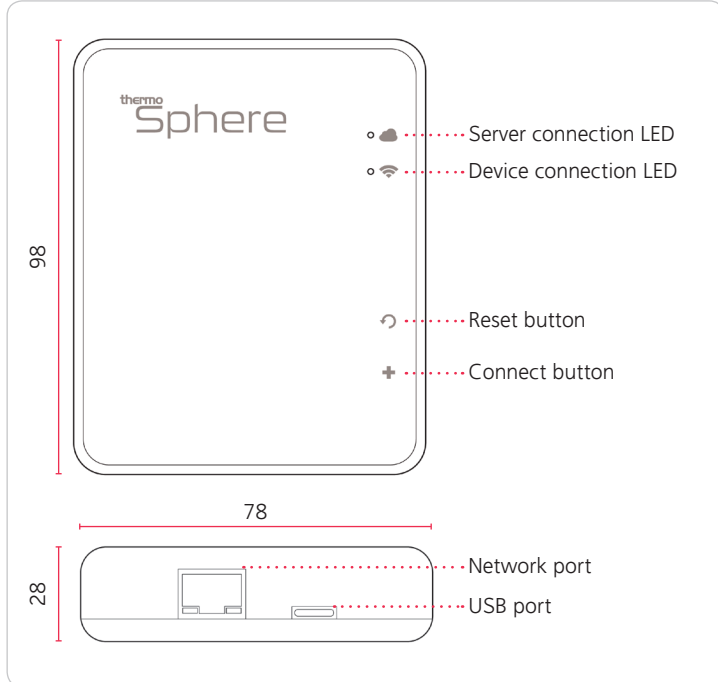

# thermo Sphere

## CONTROL | TOUCH | WIRELESS HUB

### Technical data

Power supply	5V DC
Operating power	1A
Ambient temperature	5 ~ 50°C
Compatible controls	5220RF 5226RF 5245RF 5246RF
Warranty	3 years
Protection rating	IP40
Width x height	79 x 98 x 28mm
Wireless	RF 868MHz Mesh
Range	20m open field (approx)
Max no. of connections	32 units
Max no. of hubs per app	2