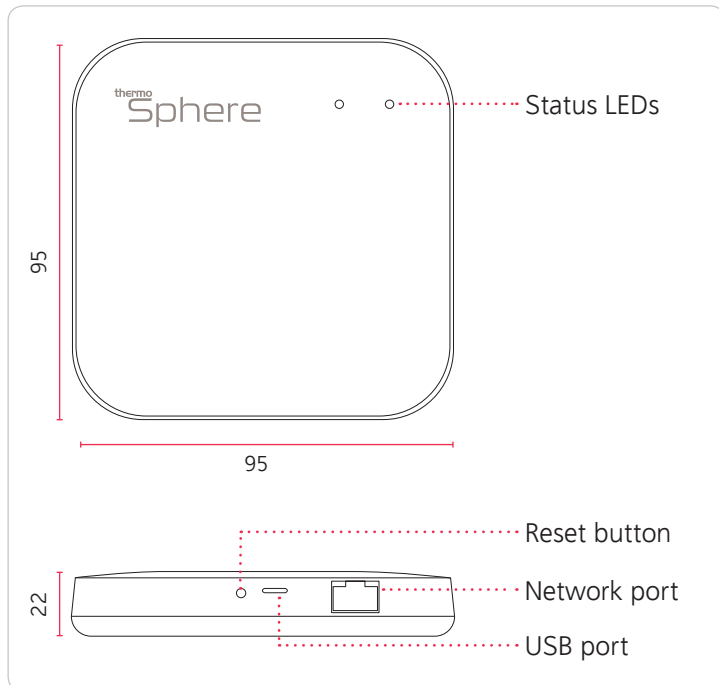

thermo Sphere

CONTROL | TOUCH | SMARTHOME HUB

Technical data

Power supply	5V DC
Operating power	<0.37A
Ambient temperature	5 ~ 50°C
Compatible controls	5220Z 5226Z
Warranty	3 years
Protection rating	IP30
Width x height	95 x 95 x 22mm
Wireless	Zigbee Mesh
Range	20m open field (approx)
Max no. of connections	100+ units
Max no. of hubs per app	10

Wireless connection requires a ThermoSphere Smarthome Hub, compatible ThermoSphere Smarthome control, broadband internet and an available network port on your router. Download the ThermoSphere app on a compatible iOS or Android device. Approximate range limit 20m open field.

Box contents

- 1 x ThermoSphere SmartHome Hub
- 1 x Installation guide
- 1 x Network cable
- 1 x Power supply

Mesh network diagram

Mesh networking makes sure your thermostats are always connected. Extra connections between each thermostat provide a backup signal if a thermostat should ever lose its connection to the hub.