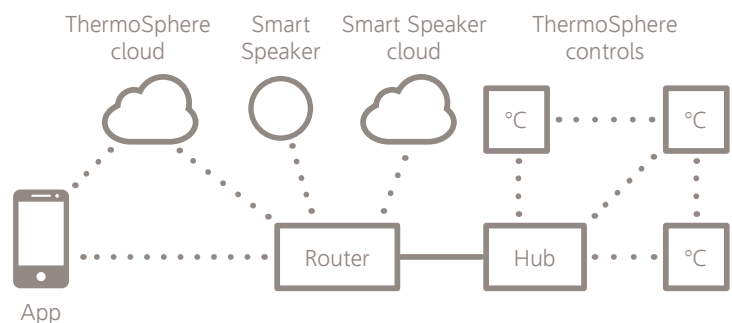

thermo Sphere

CONTROL | TOUCH | SMARTHOME HUB

Technical data

Power supply	5V DC
Operating power	<0.37A
Ambient temperature	5 ~ 50°C
Compatible controls	5220Z 5226Z
Warranty	3 years
Protection rating	IP30
Width x height	95 x 95 x 22mm
Wireless	Zigbee Mesh
Range	20m open field (approx)
Max no. of connections	100+ units
Max no. of hubs per app	10

Wireless connection requires a ThermoSphere Smarthome Hub, compatible ThermoSphere Smarthome control, broadband internet and an available network port on your router. Download the ThermoSphere app on a compatible iOS or Android device. Approximate range limit 20m open field.

Box contents

- 1 x ThermoSphere SmartHome Hub
- 1 x Installation guide
- 1 x Network cable
- 1 x Power supply

Mesh network diagram

Mesh networking makes sure your thermostats are always connected. Extra connections between each thermostat provide a backup signal if a thermostat should ever lose its connection to the hub.