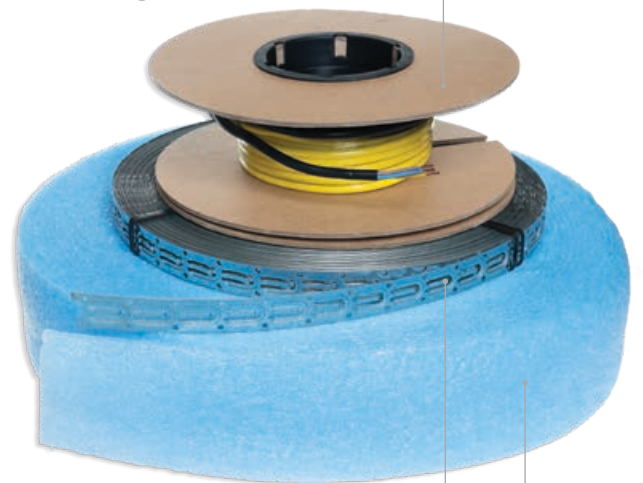

Flexible cable spacing

The heating output per m² can be adjusted by varying the cable spacing to achieve your designed heating output.

Hard wearing Twisted Twin
screed heating cable