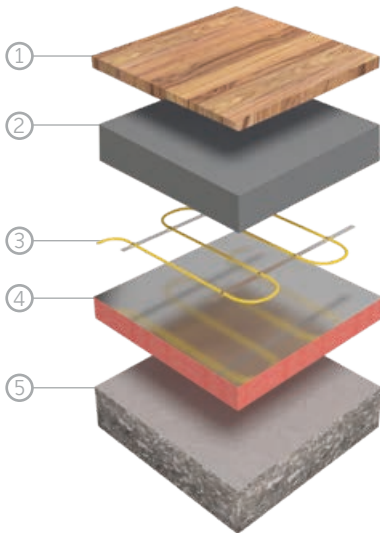

Floor build up example

- ① Floor finish
- ② 40-100mm screed
- ③ ThermoSphere screed heating cable
- ④ Substrate insulation layer
- ⑤ Concrete substrate