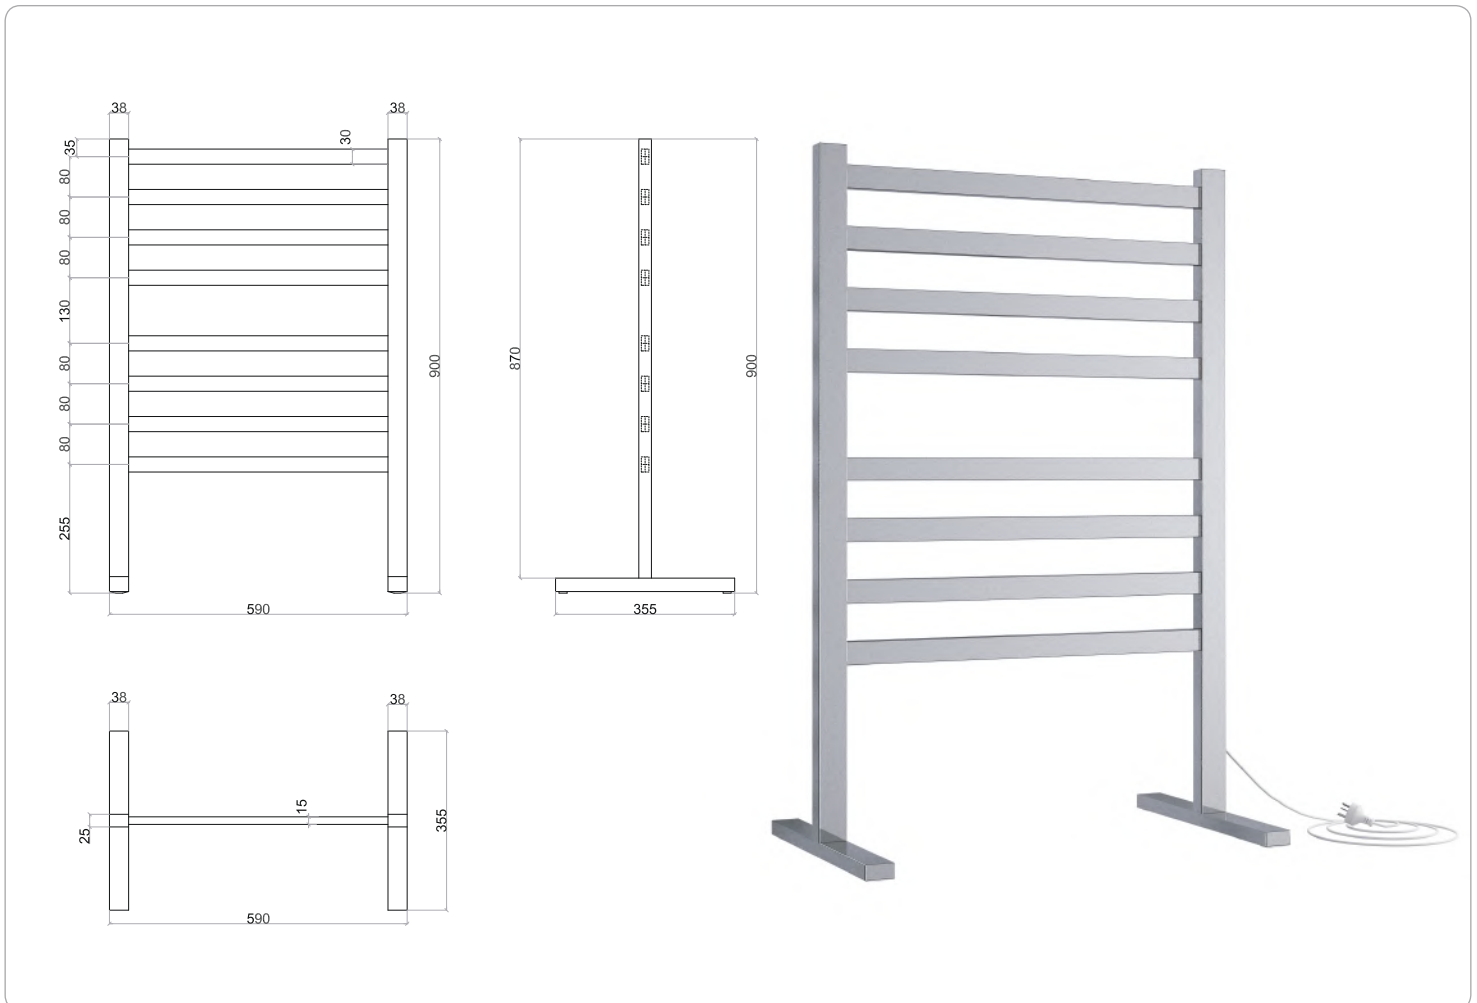

thermo Sphere

HEATING | WALL | TOWEL RAIL

Stock code	H x W (mm)	Type	Profile	Finish	Output (W)
HTR-F-0900590	900 x 590	Ladder	Floor Standing	Polished	119

Care instructions

Clean with warm soapy water followed by a clean damp cloth. Do not submerge. Dry with a soft cloth. Avoid strong household cleaners, abrasive substances and cloths as these can damage the finish. RCDs should be checked periodically in line with local regulations.

What's in the box?

1x Towel rail
1x Fixing kit
1x Instructions

240V Dry electrical element

Safe for use in bathrooms

5 Year Guarantee

Quality stainless steel