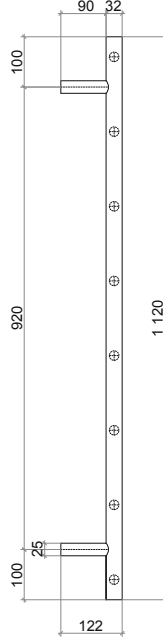

thermo
Sphere

HEATING | WALL | TOWEL RAIL

Stock code	H x W (mm)	Type	Profile	Finish	Output (W)
HTR-R-1120400	1120 x 400	Ladder	Straight Round	Polished	65

Care instructions

Clean with warm soapy water followed by a clean damp cloth. Do not submerge. Dry with a soft cloth. Avoid strong household cleaners, abrasive substances and cloths as these can damage the finish. RCDs should be checked periodically in line with local regulations.

What's in the box?

1x Towel rail
1x Fixing kit
1x Instructions

240V Dry electrical element

Safe for use in bathrooms

5 Year Guarantee

Quality stainless steel