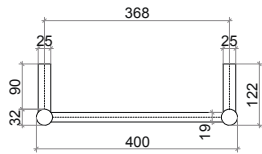

thermo
Sphere

HEATING | WALL | TOWEL RAIL

Stock code	H x W (mm)	Type	Profile	Finish	Output (W)
HTR-R-1120400	1120 x 400	Ladder	Straight Round	Polished	65

Care instructions

Clean with warm soapy water followed by a clean damp cloth. Do not submerge. Dry with a soft cloth. Avoid strong household cleaners, abrasive substances and cloths as these can damage the finish. RCDs should be checked periodically in line with local regulations.