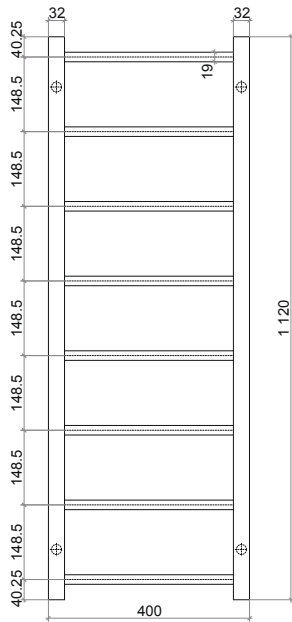

thermo
Sphere

HEATING | WALL | TOWEL RAIL

Stock code	H x W (mm)	Type	Profile	Finish	Output (W)
HTR-R-1120400	1120 x 400	Ladder	Straight Round	Polished	65

Care instructions

Clean with warm soapy water followed by a clean damp cloth. Do not submerge. Dry with a soft cloth. Avoid strong household cleaners, abrasive substances and cloths as these can damage the finish. RCDs should be checked periodically in line with local regulations.

What's in the box?

1x Towel rail
1x Fixing kit
1x Instructions

240V Dry electrical element

Safe for use in bathrooms

5 Year Guarantee

Quality stainless steel