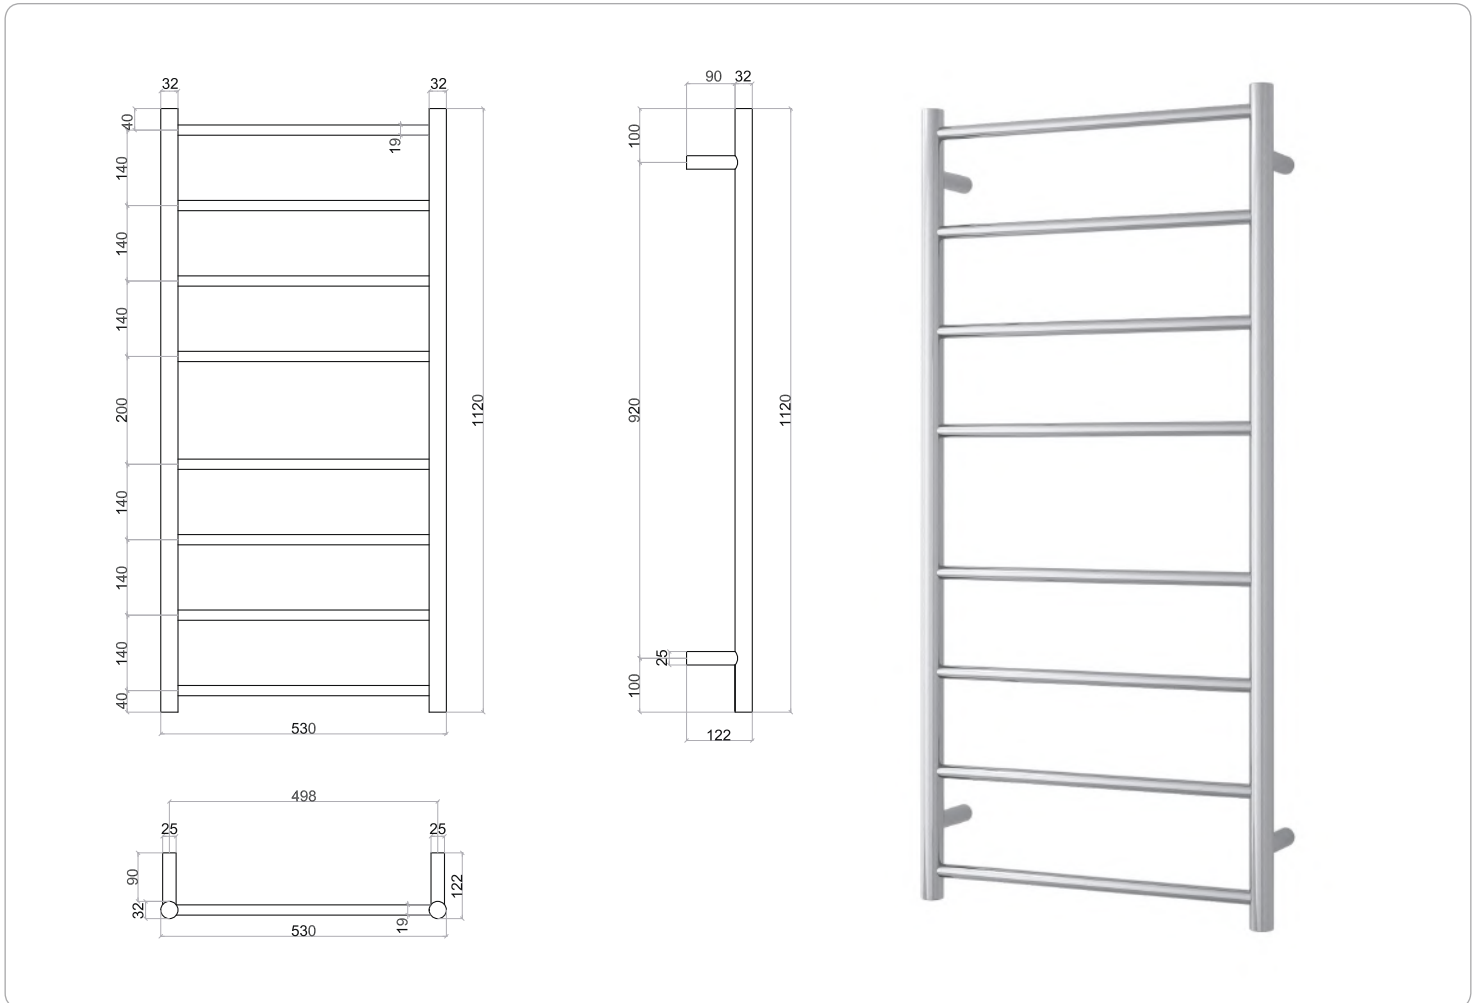

HEATING | WALL | TOWEL RAIL

Stock code	H x W (mm)	Type	Profile	Finish	Output (W)
HTR-R-1120530	1120 x 530	Ladder	Straight Round	Polished	80

Care instructions

Clean with warm soapy water followed by a clean damp cloth. Do not submerge. Dry with a soft cloth. Avoid strong household cleaners, abrasive substances and cloths as these can damage the finish. RCDs should be checked periodically in line with local regulations.

What's in the box?

- 1x Towel rail
- 1x Fixing kit
- 1x Instructions

240V Dry electrical element

Safe for use in bathrooms

5 Year Guarantee

Quality stainless steel