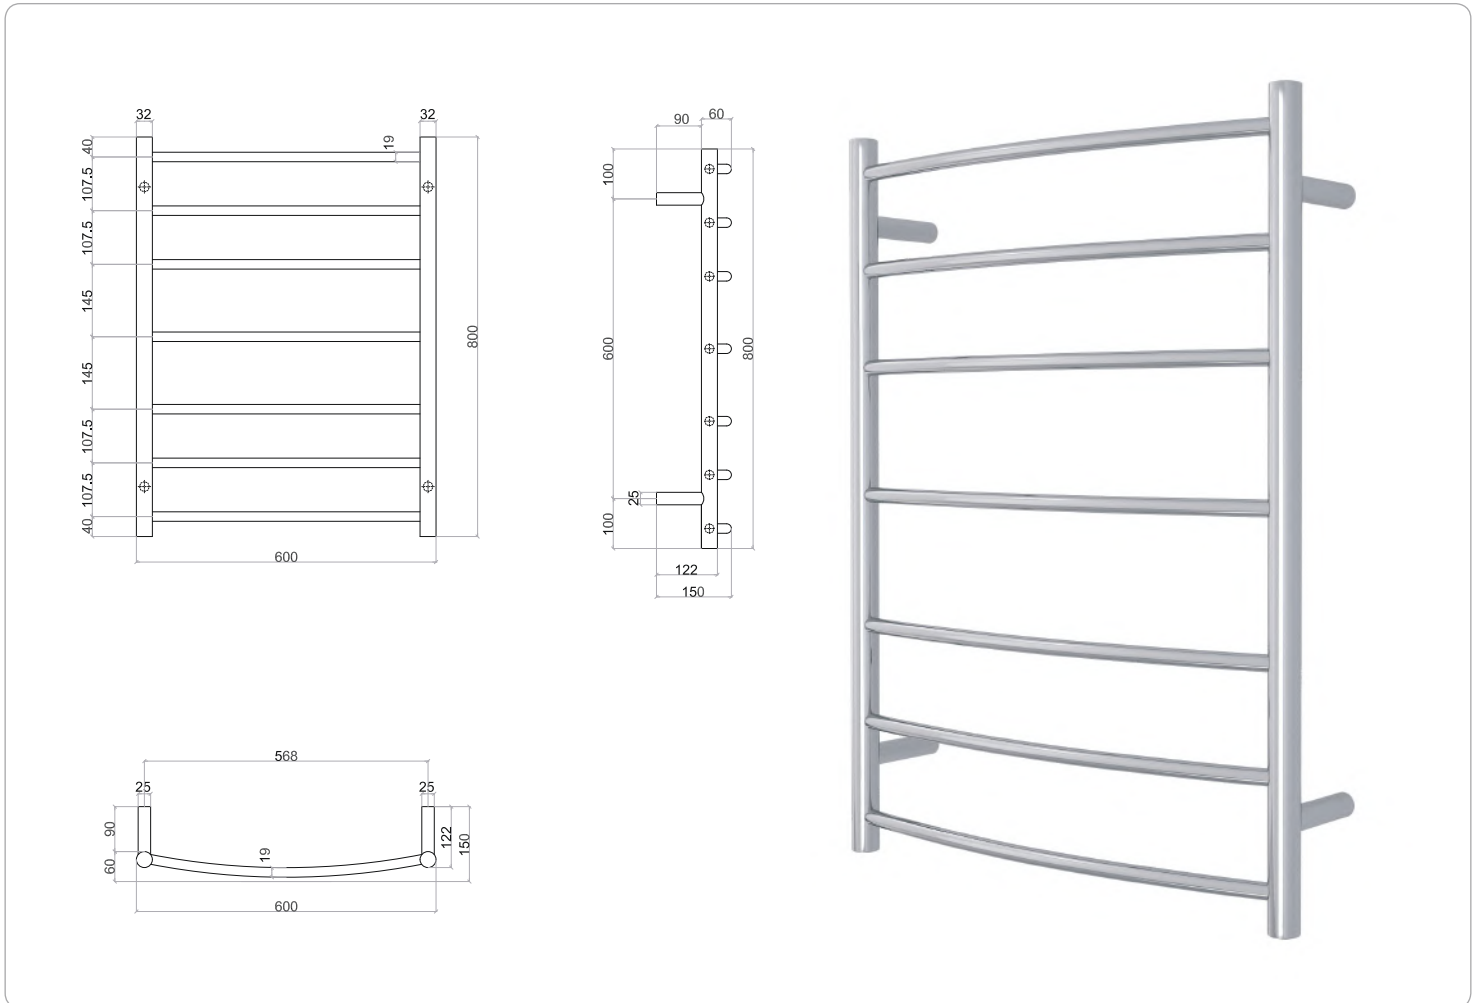

# thermo Sphere

## HEATING | WALL | TOWEL RAIL

Stock code	H x W (mm)	Type	Profile	Finish	Output (W)
HTR-RC-0800600	800 x 600	Ladder	Curved Round	Polished	80

### What's in the box?

1x Towel rail  
1x Fixing kit  
1x Instructions

240V Dry electrical element

Safe for use in bathrooms

5 Year Guarantee

Quality stainless steel