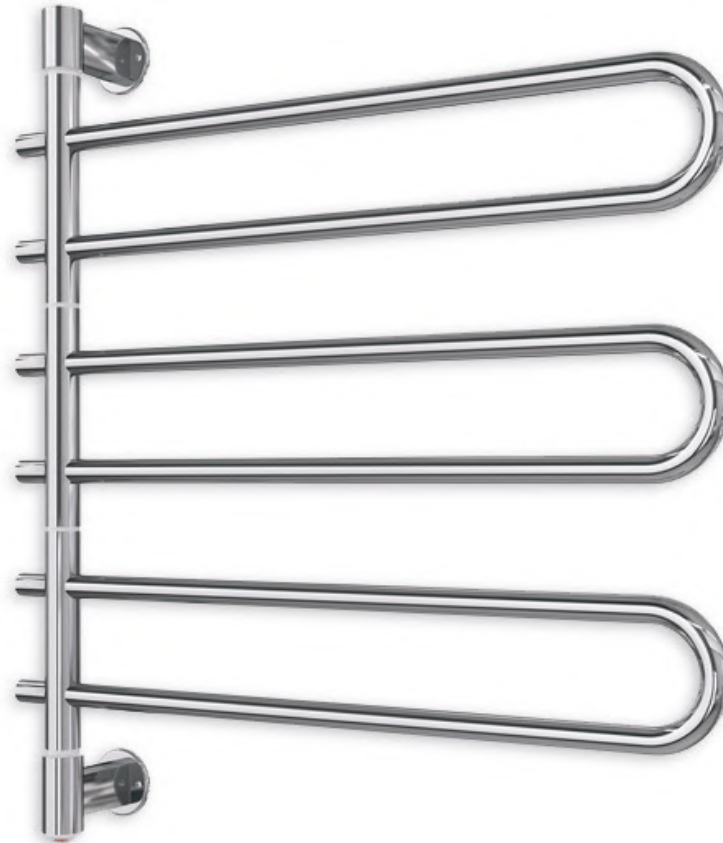

thermo
Sphere

HEATING | WALL | TOWEL RAIL

Stock code	H x W (mm)	Type	Profile	Finish	Output (W)
HTR-S-0725515	725 x 515	Swivel	Straight Round	Polished	60

Care instructions

Clean with warm soapy water followed by a clean damp cloth. Do not submerge. Dry with a soft cloth. Avoid strong household cleaners, abrasive substances and cloths as these can damage the finish. RCDs should be checked periodically in line with local regulations.

Bespoke finishes

A wide variety of bespoke finishes are available, subject to a lead time that will be agreed at the time of order. Finishes include Matt Black, Brushed Nickel, Chrome, Brushed Stainless, Matt White, Gold, Champagne Gold, Rose Gold, Polished Brass.

What's in the box?

1x Towel rail
1x Fixing kit
1x Instructions

240V Dry electrical element

Safe for use in bathrooms

5 Year Guarantee

Quality stainless steel