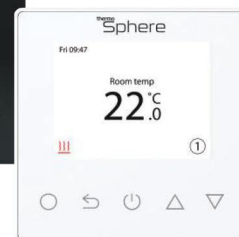

Our recommended solution

A heated concrete screed can be covered with almost any floor finish, subject to manufacturers' guidelines on maximum floor temperatures.

Compatible with ThermoSphere SmartHome Control

SHC-W-01