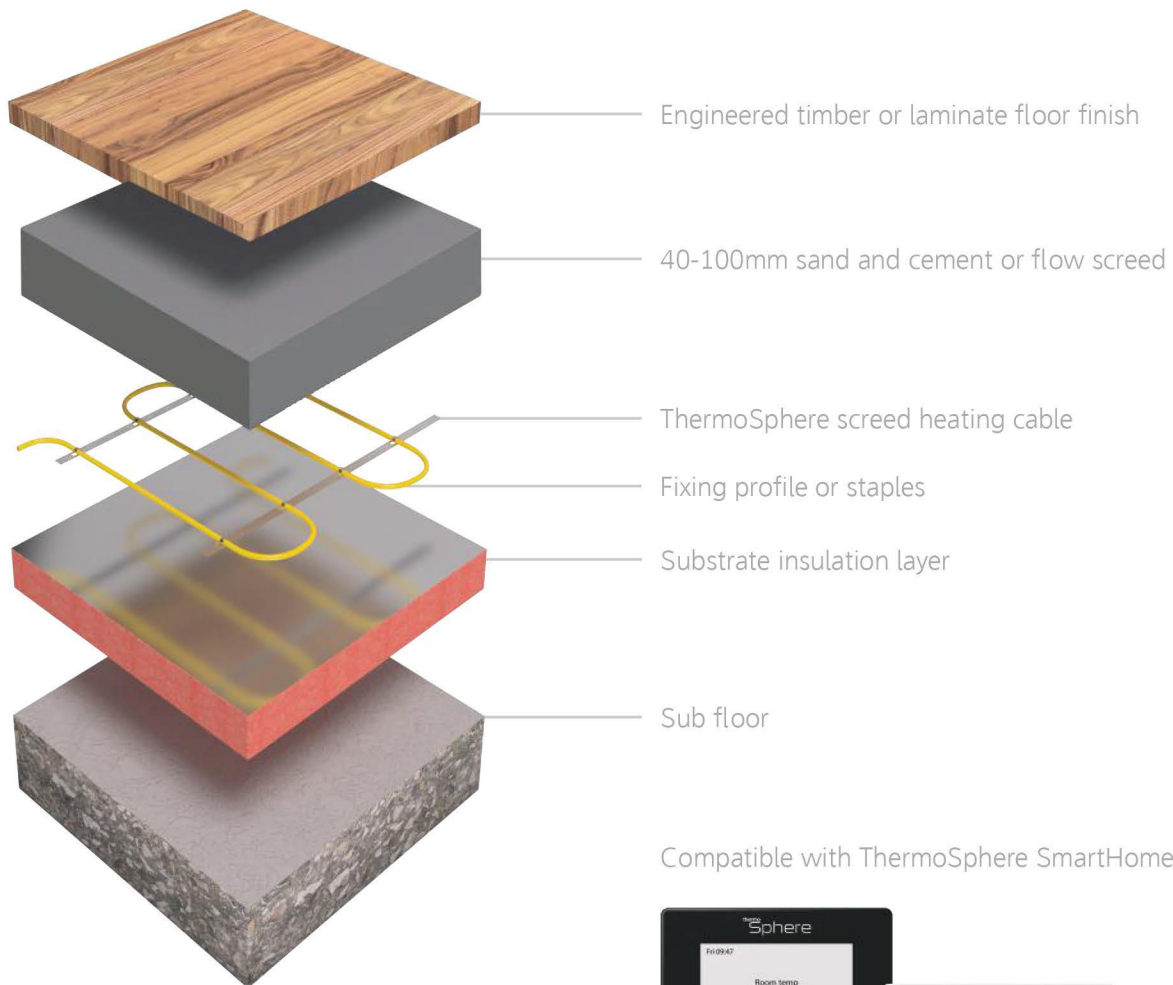

# Our recommended solution

A heated concrete screed can be covered with almost any floor finish, subject to manufacturers' guidelines on maximum floor temperatures.

Compatible with ThermoSphere SmartHome Control

SHC-B-01

SHC-W-01