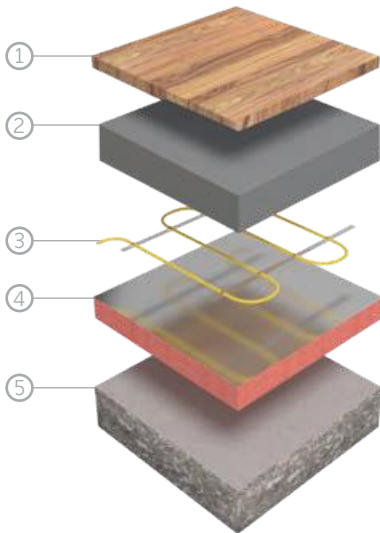

Floor build up example

- ① Floor finish
- ② 40-100mm screed
- ③ ThermoSphere screed heating cable
- ④ Substrate insulation layer
- ⑤ Concrete substrate