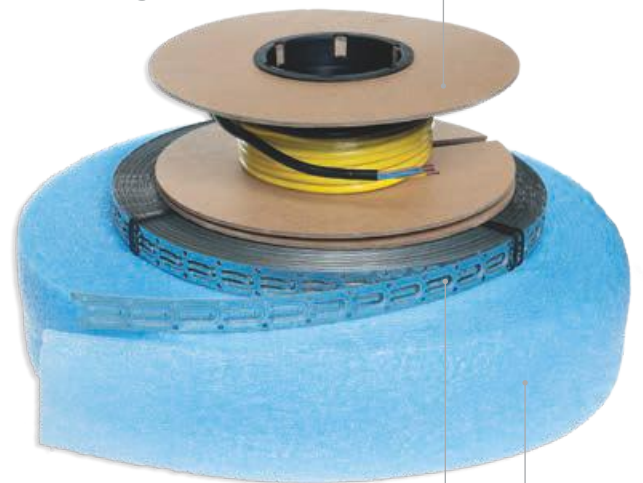

Flexible cable spacing

The heating output per m² can be adjusted by varying the cable spacing to achieve your designed heating output.

Hard wearing Twisted Twin
screed heating cable