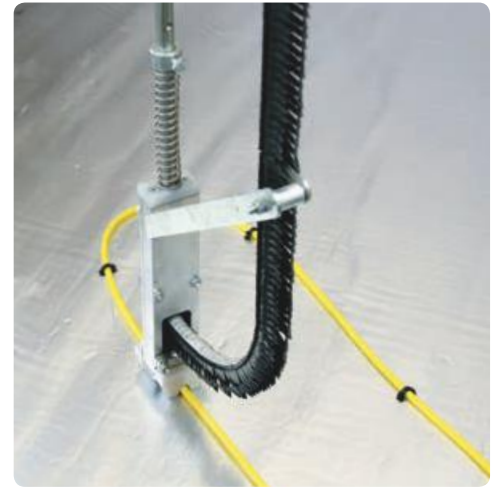

Suitable for installation in concrete screeds of 40mm to 100mm. For optimum efficiency, cables should be fixed to foil faced insulation.

Efficient storage heating effect

Take advantage of cheaper low cost energy tariffs such as off peak Economy 7 by heating up the floor construction during off peak times.

Hard wearing Twisted Twin
screed heating cable

Pre spaced galvanised fixing profile

Perimeter insulation foam

Floor build up example

- ① Floor finish
- ② 40-100mm screed
- ③ ThermoSphere screed heating cable
- ④ Substrate insulation layer
- ⑤ Concrete substrate

Fixing profile method

Screed cable fixing profile can be mechanically fixed to your substrate providing solid anchor points for the heating cable.

The cable is held in place with the easy to use cable clips and should be set out to cover the areas that you want to be heated.

See the installation guide for an in depth explanation of the fixing method.

Cable staple method

When installing directly onto foil faced insulation you can use 8mm staples that push directly into the insulation.