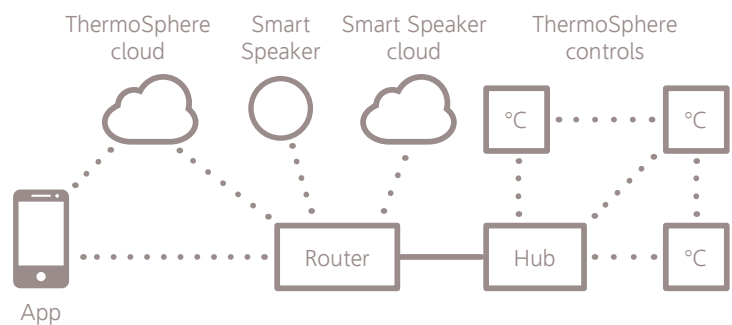

# thermo Sphere

**CONTROL** | TOUCH | SMARTHOME HUB

## Technical data

Power supply	5V DC
Operating power	<0.37A
Ambient temperature	5 ~ 50°C
Compatible controls	5220Z 5226Z
Warranty	3 years
Protection rating	IP30
Width x height	95 x 95 x 22mm
Wireless	Zigbee Mesh
Range	20m open field (approx)
Max no. of connections	100+ units
Max no. of hubs per app	10

## Box contents

- 1 x Thermosphere SmartHome Hub
- 1 x Installation guide
- 1 x Network cable
- 1 x Power supply

## Mesh network diagram

Wireless connection requires a Thermosphere Smarthome Hub, compatible Thermosphere Smarthome control, broadband internet and an available network port on your router. Download the Thermosphere app on a compatible iOS or Android device. Approximate range limit 20m open field.