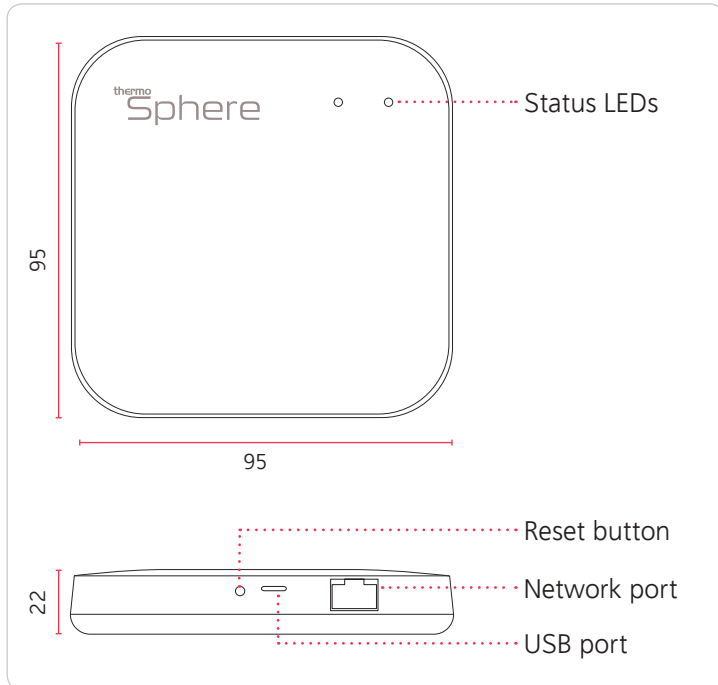

# thermo Sphere

**CONTROL** | TOUCH | SMARTHOME HUB

## Technical data

Power supply	5V DC
Operating power	<0.37A
Ambient temperature	5 ~ 50°C
Compatible controls	5220Z 5226Z
Warranty	3 years
Protection rating	IP30
Width x height	95 x 95 x 22mm
Wireless	Zigbee Mesh
Range	20m open field (approx)
Max no. of connections	100+ units
Max no. of hubs per app	10

## Box contents

- 1 x Thermosphere SmartHome Hub
- 1 x Installation guide
- 1 x Network cable
- 1 x Power supply

## Mesh network diagram

Wireless connection requires a Thermosphere Smarthome Hub, compatible Thermosphere Smarthome control, broadband internet and an available network port on your router. Download the Thermosphere app on a compatible iOS or Android device. Approximate range limit 20m open field.