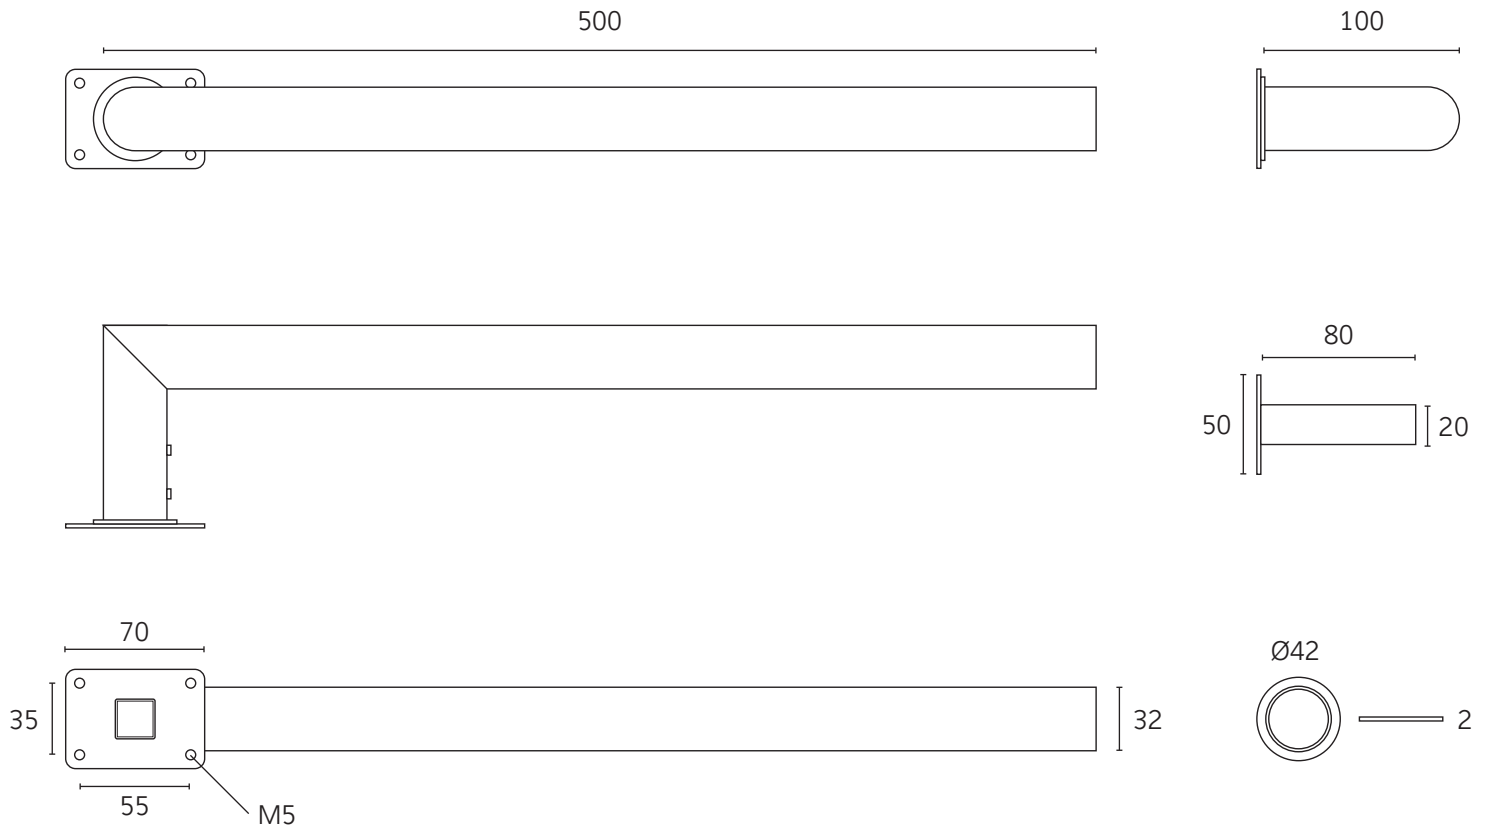

# thermo Sphere

### Technical data

Supply voltage	12V
Size	500 x 32 x 100mm
Max tiling depth over fixing plate	35mm
Depth to wall	100mm
Output	25W
Warranty	5 years
Material	304 Stainless Steel
Wiring connection	Concealed
Finish	Brushed Brass PVD
Heating element	Self regulating electric

### Box contents

1 x ThermoSphere towel bar
1 x Installation guide
4 x Fixing screws (for mounting system)
1 x Fixing spigot
2 x Grub screws
1 x Allen key
1 x 2m cold tail connection cable