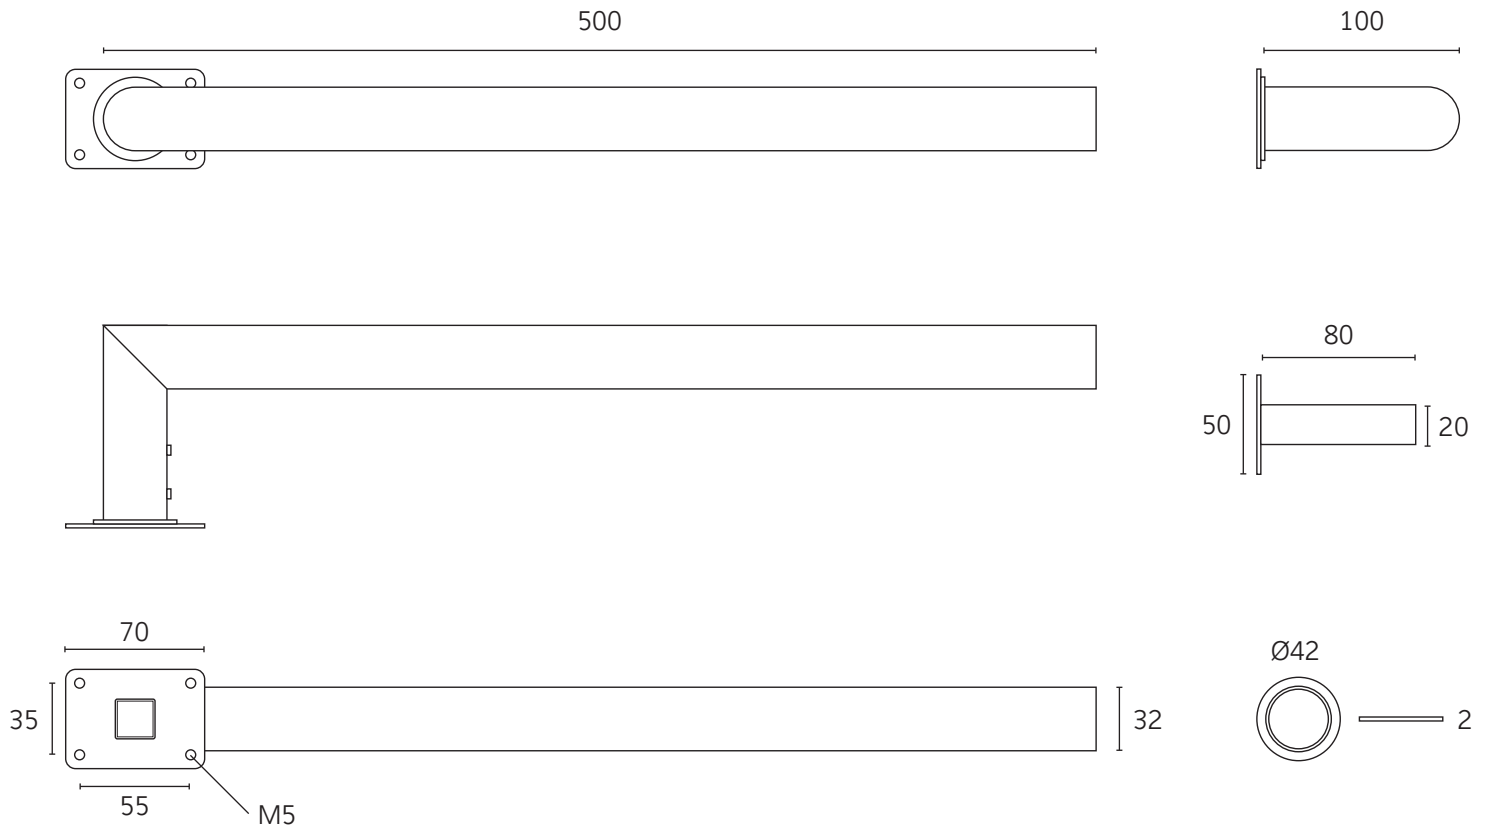

# thermo Sphere

### Technical data

Supply voltage	12V
Size	500 x 32 x 100mm
Max tiling depth over fixing plate	35mm
Depth to wall	100mm
Output	25W
Warranty	5 years
Material	304 Stainless Steel
Wiring connection	Concealed
Finish	Brushed Stainless Steel
Heating element	Self regulating electric

### Box contents

1 x ThermoSphere towel bar
1 x Installation guide
4 x Fixing screws (for mounting system)
1 x Fixing spigot
2 x Grub screws
1 x Allen key
1 x 2m cold tail connection cable