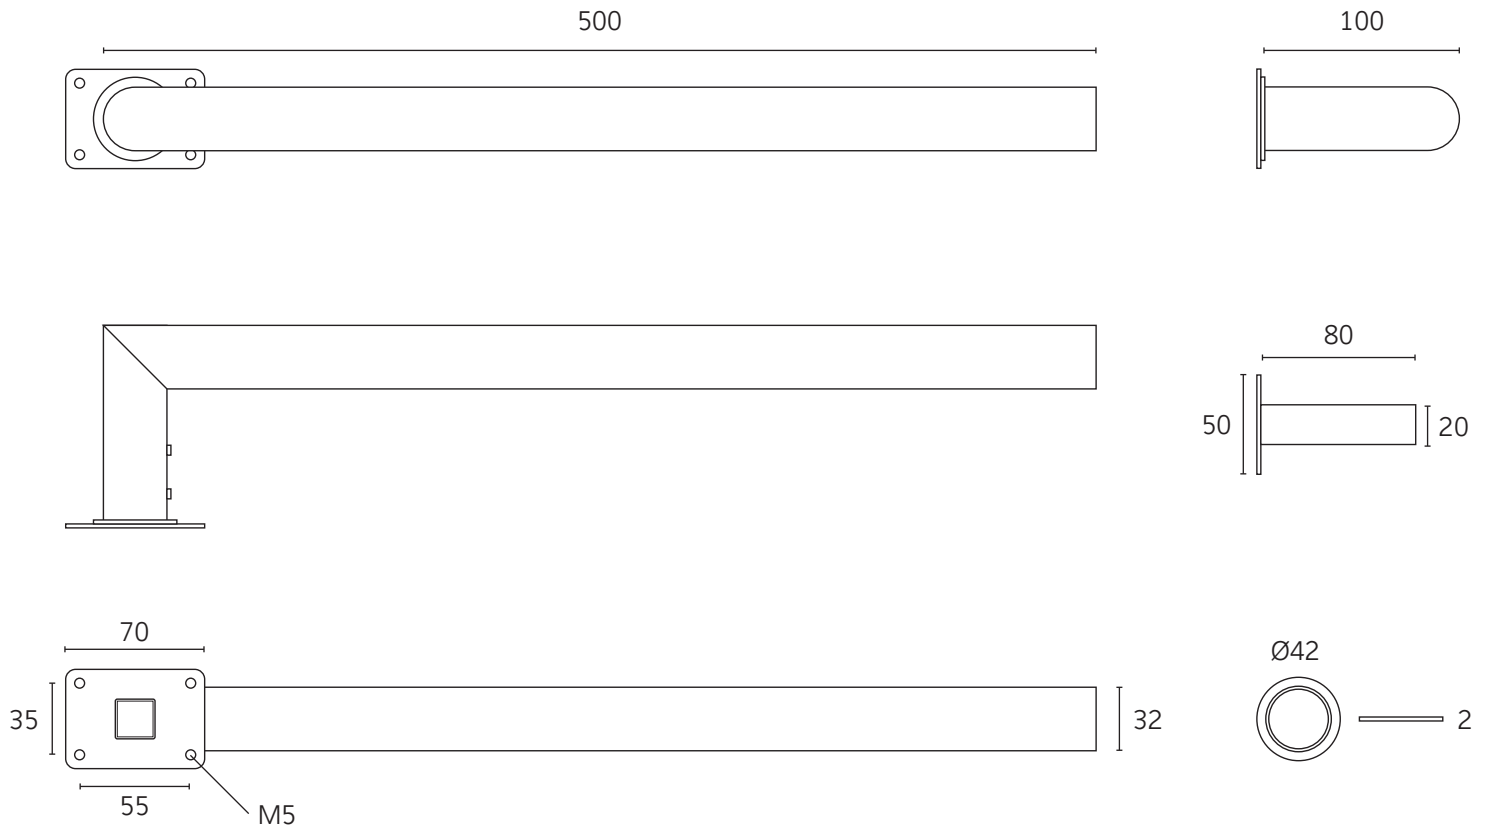

# thermo Sphere

### Technical data

Supply voltage	12V
Size	500 x 32 x 100mm
Max tiling depth over fixing plate	35mm
Depth to wall	100mm
Output	25W
Warranty	5 years
Material	304 Stainless Steel
Wiring connection	Concealed
Finish	Matt Black
Heating element	Self regulating electric

### Box contents

1 x ThermoSphere towel bar
1 x Installation guide
4 x Fixing screws (for mounting system)
1 x Fixing spigot
2 x Grub screws
1 x Allen key
1 x 2m cold tail connection cable