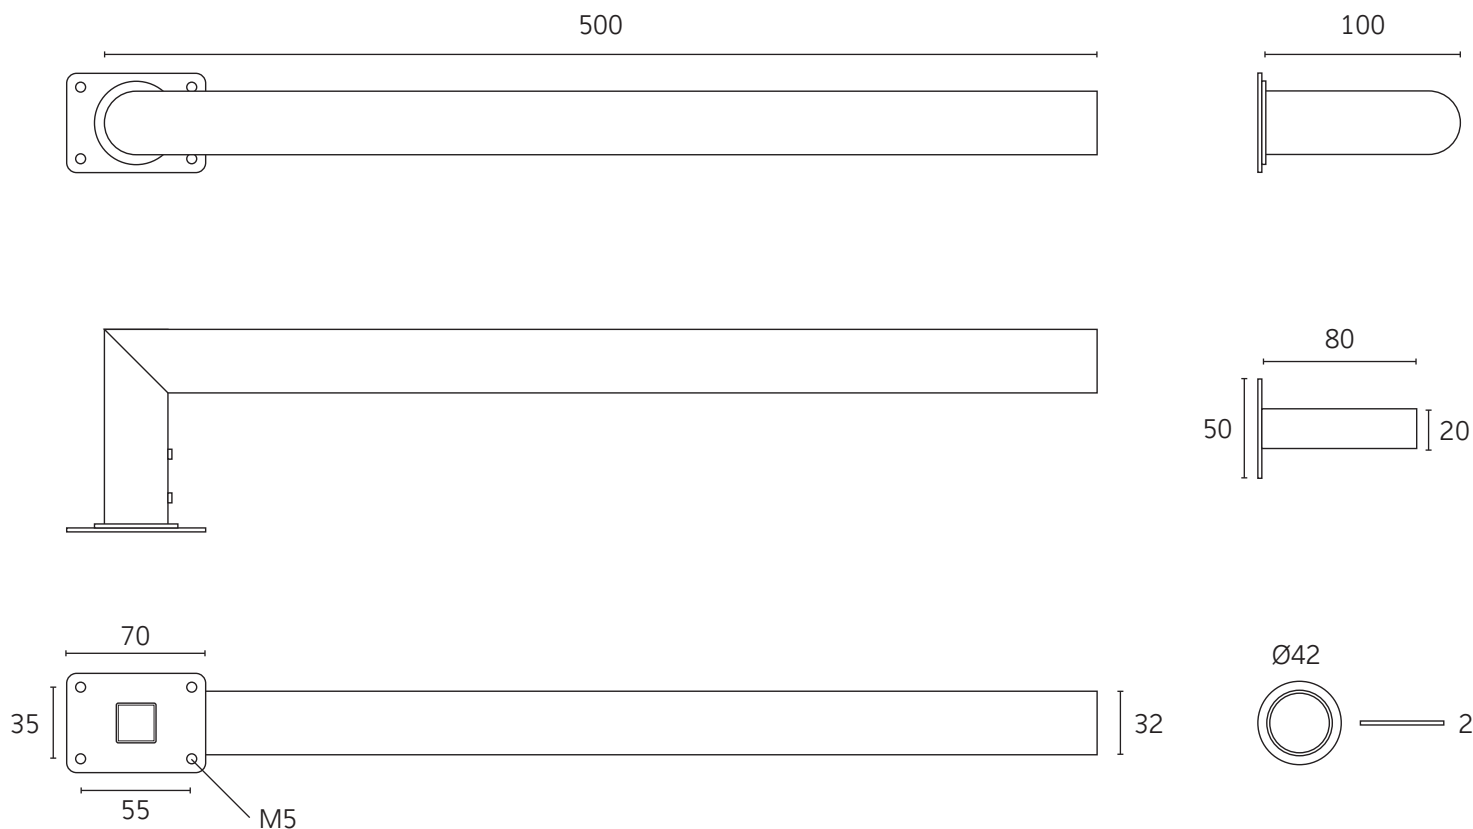

HEATING | WALL | TOWEL BAR

Technical data

Supply voltage	12V
Size	500 x 32 x 100mm
Max tiling depth over fixing plate	35mm
Depth to wall	100mm
Output	25W
Warranty	5 years
Material	304 Stainless Steel
Wiring connection	Concealed
Finish	Matt White
Heating element	Self regulating electric

Box contents

- 1 x ThermoSphere towel bar
- 1 x Installation guide
- 4 x Fixing screws (for mounting system)
- 1 x Fixing spigot
- 2 x Grub screws
- 1 x Allen key
- 1 x 2m cold tail connection cable

Care and maintenance