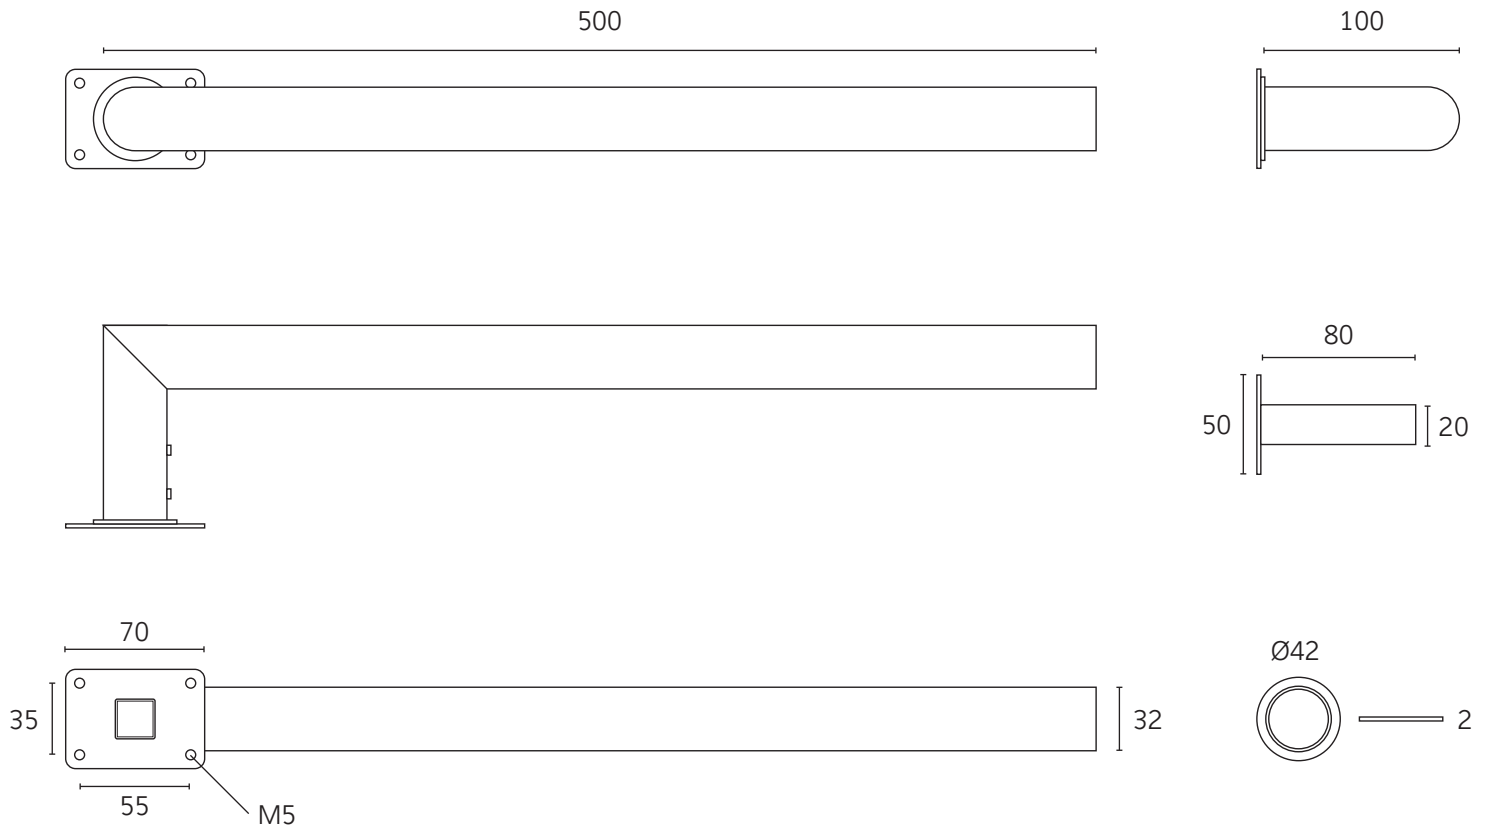

# thermo Sphere

### Technical data

Supply voltage	12V
Size	500 x 32 x 100mm
Max tiling depth over fixing plate	35mm
Depth to wall	100mm
Output	25W
Warranty	5 years
Material	304 Stainless Steel
Wiring connection	Concealed
Finish	Polished Brass PVD
Heating element	Self regulating electric

### Box contents

1 x ThermoSphere towel bar
1 x Installation guide
4 x Fixing screws (for mounting system)
1 x Fixing spigot
2 x Grub screws
1 x Allen key
1 x 2m cold tail connection cable