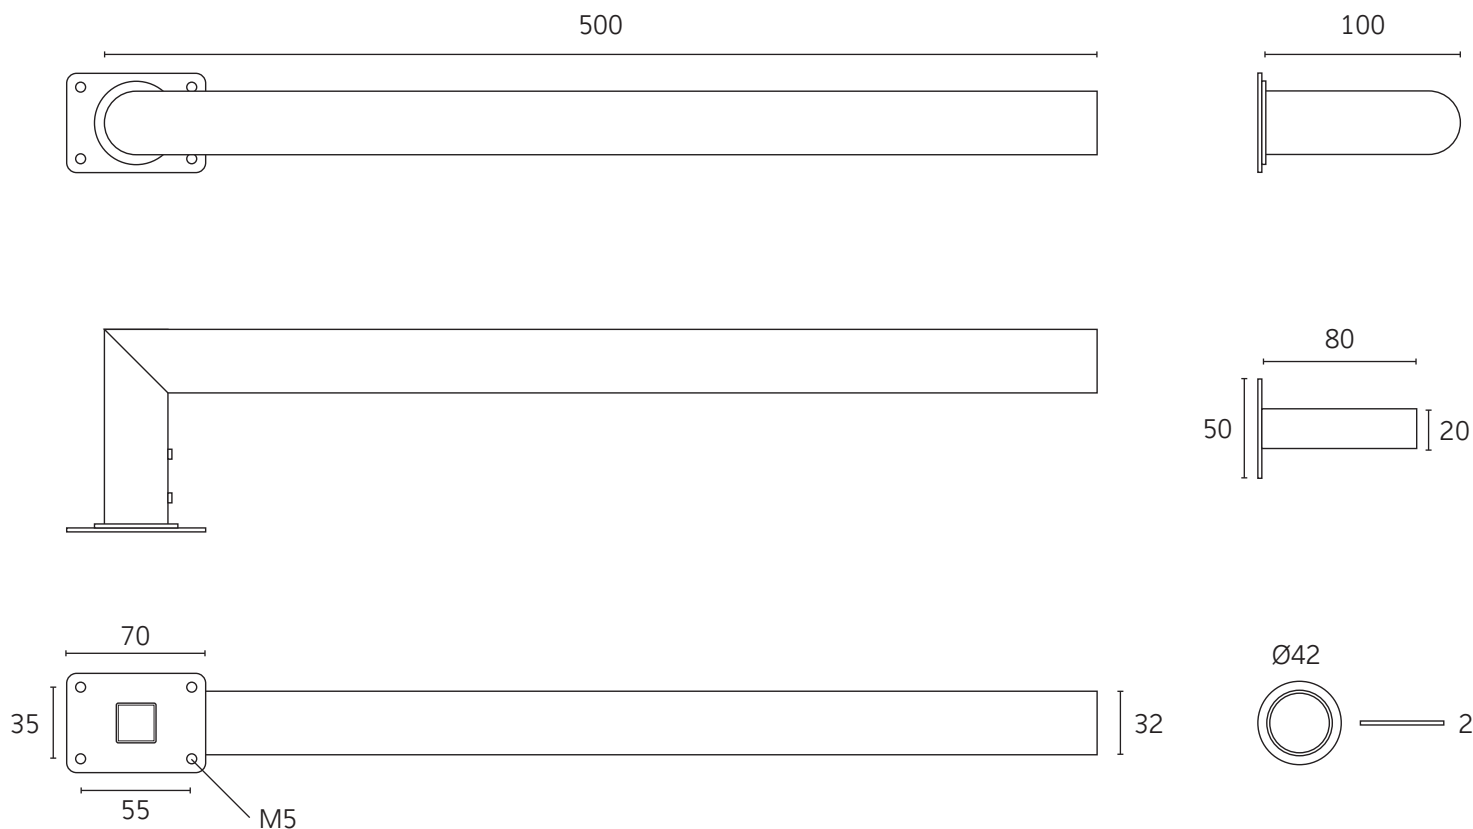

thermo Sphere

HEATING | WALL | TOWEL BAR

Technical data

Supply voltage	12V
Size	500 x 32 x 100mm
Max tiling depth over fixing plate	35mm
Depth to wall	100mm
Output	25W
Warranty	5 years
Material	304 Stainless Steel
Wiring connection	Concealed
Finish	Diamond Polished Stainless Steel
Heating element	Self regulating electric

Box contents

1 x ThermoSphere towel bar
1 x Installation guide
4 x Fixing screws (for mounting system)
1 x Fixing spigot
2 x Grub screws
1 x Allen key
1 x 2m cold tail connection cable

Care and maintenance