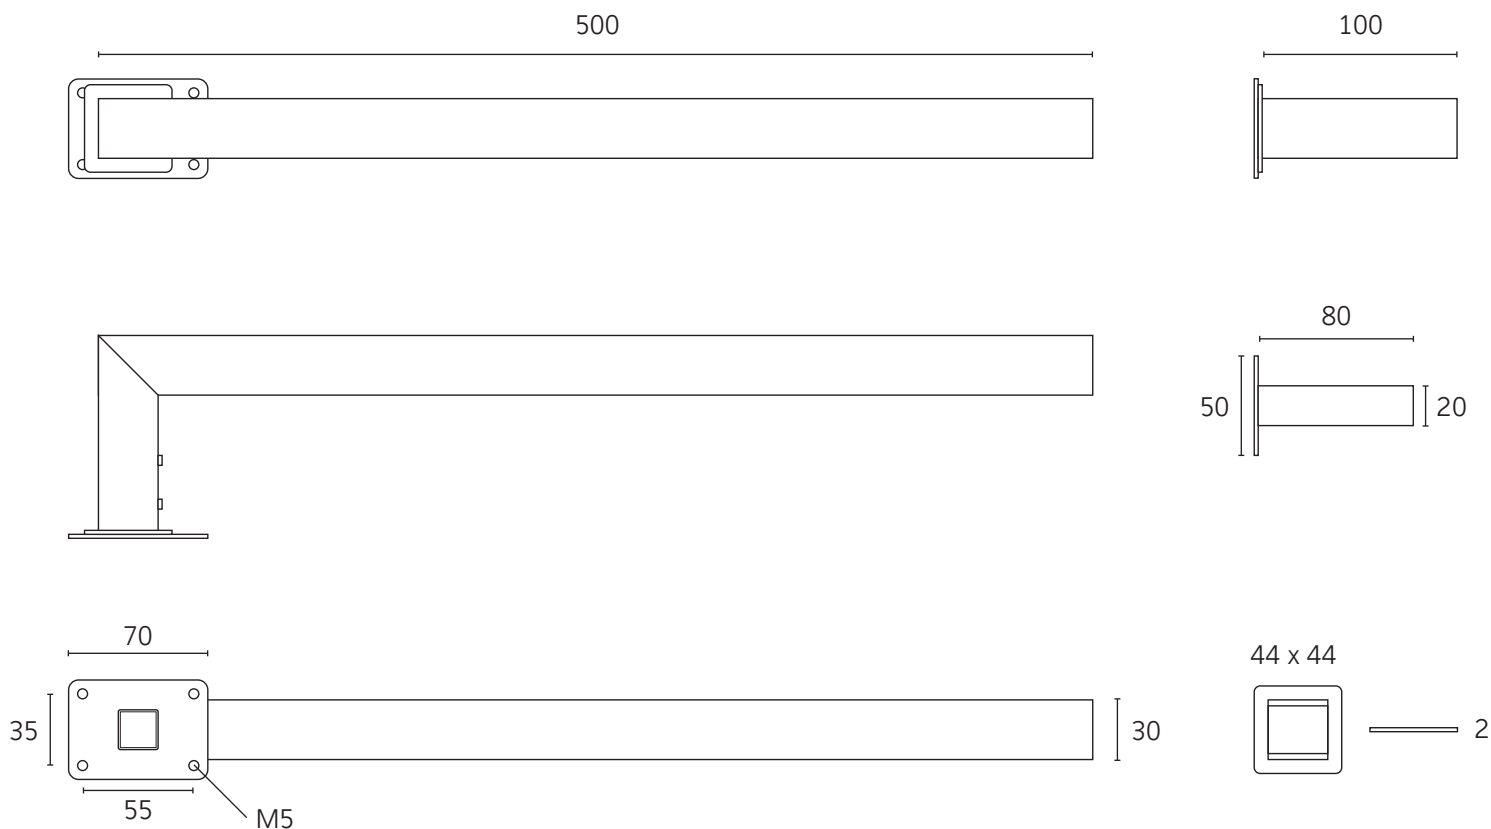

thermo Sphere

HEATING | WALL | TOWEL BAR

Technical data

Supply voltage	12V
Size	500 x 30 x 100mm
Max tiling depth over fixing plate	35mm
Depth to wall	100mm
Output	25W
Warranty	5 years
Material	304 Stainless Steel
Wiring connection	Concealed
Finish	Brushed Brass PVD
Heating element	Self regulating electric

Box contents

1 x ThermoSphere towel bar
1 x Installation guide
4 x Fixing screws (for mounting system)
1 x Fixing spigot
2 x Grub screws
1 x Allen key
1 x 2m cold tail connection cable

Care and maintenance