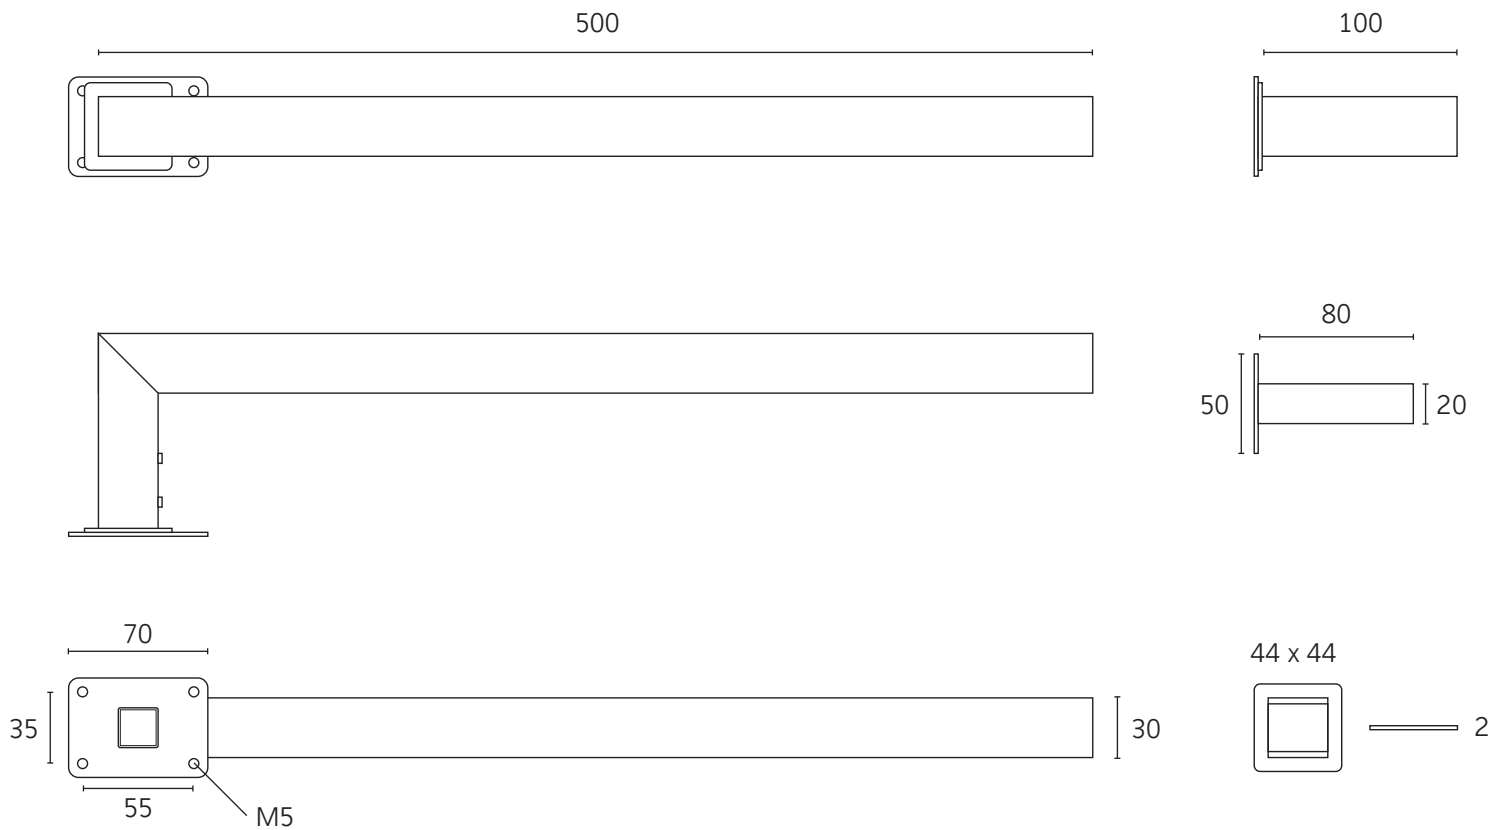

thermo Sphere

HEATING | WALL | TOWEL BAR

Technical data

Supply voltage	12V
Size	500 x 30 x 100mm
Max tiling depth over fixing plate	35mm
Depth to wall	100mm
Output	25W
Warranty	5 years
Material	304 Stainless Steel
Wiring connection	Concealed
Finish	Brushed Stainless Steel
Heating element	Self regulating electric

Box contents

1 x ThermoSphere towel bar
1 x Installation guide
4 x Fixing screws (for mounting system)
1 x Fixing spigot
2 x Grub screws
1 x Allen key
1 x 2m cold tail connection cable

Care and maintenance