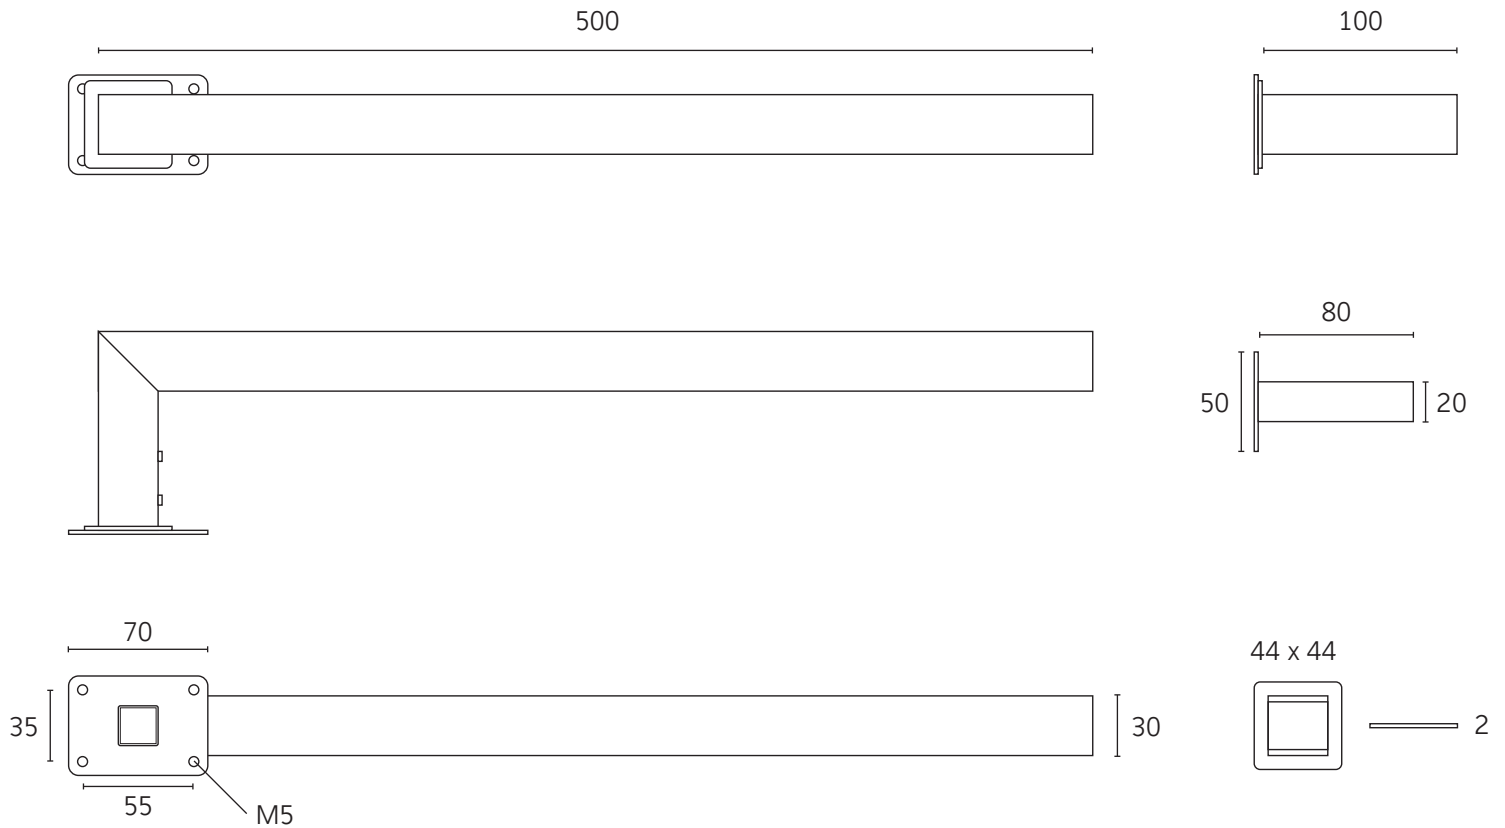

### Technical data

Supply voltage	12V
Size	500 x 30 x 100mm
Max tiling depth over fixing plate	35mm
Depth to wall	100mm
Output	25W
Warranty	5 years
Material	304 Stainless Steel
Wiring connection	Concealed
Finish	Matt Black
Heating element	Self regulating electric

### Box contents

1 x ThermoSphere towel bar
1 x Installation guide
4 x Fixing screws (for mounting system)
1 x Fixing spigot
2 x Grub screws
1 x Allen key
1 x 2m cold tail connection cable