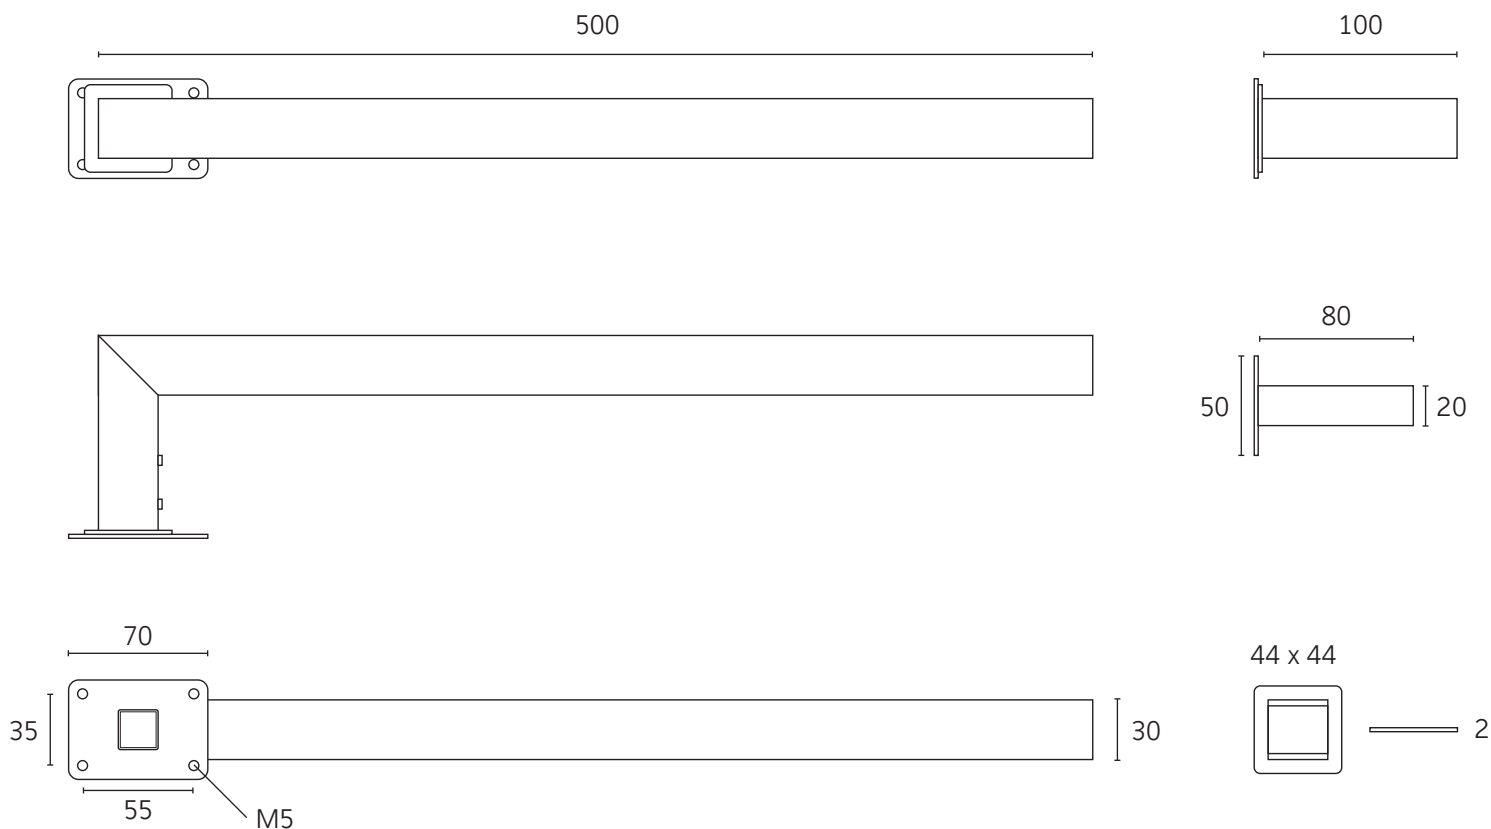

HEATING | WALL | TOWEL BAR

Technical data

Supply voltage	12V
Size	500 x 30 x 100mm
Max tiling depth over fixing plate	35mm
Depth to wall	100mm
Output	25W
Warranty	5 years
Material	304 Stainless Steel
Wiring connection	Concealed
Finish	Matt White
Heating element	Self regulating electric

Box contents

- 1 x ThermoSphere towel bar
- 1 x Installation guide
- 4 x Fixing screws (for mounting system)
- 1 x Fixing spigot
- 2 x Grub screws
- 1 x Allen key
- 1 x 2m cold tail connection cable

Care and maintenance