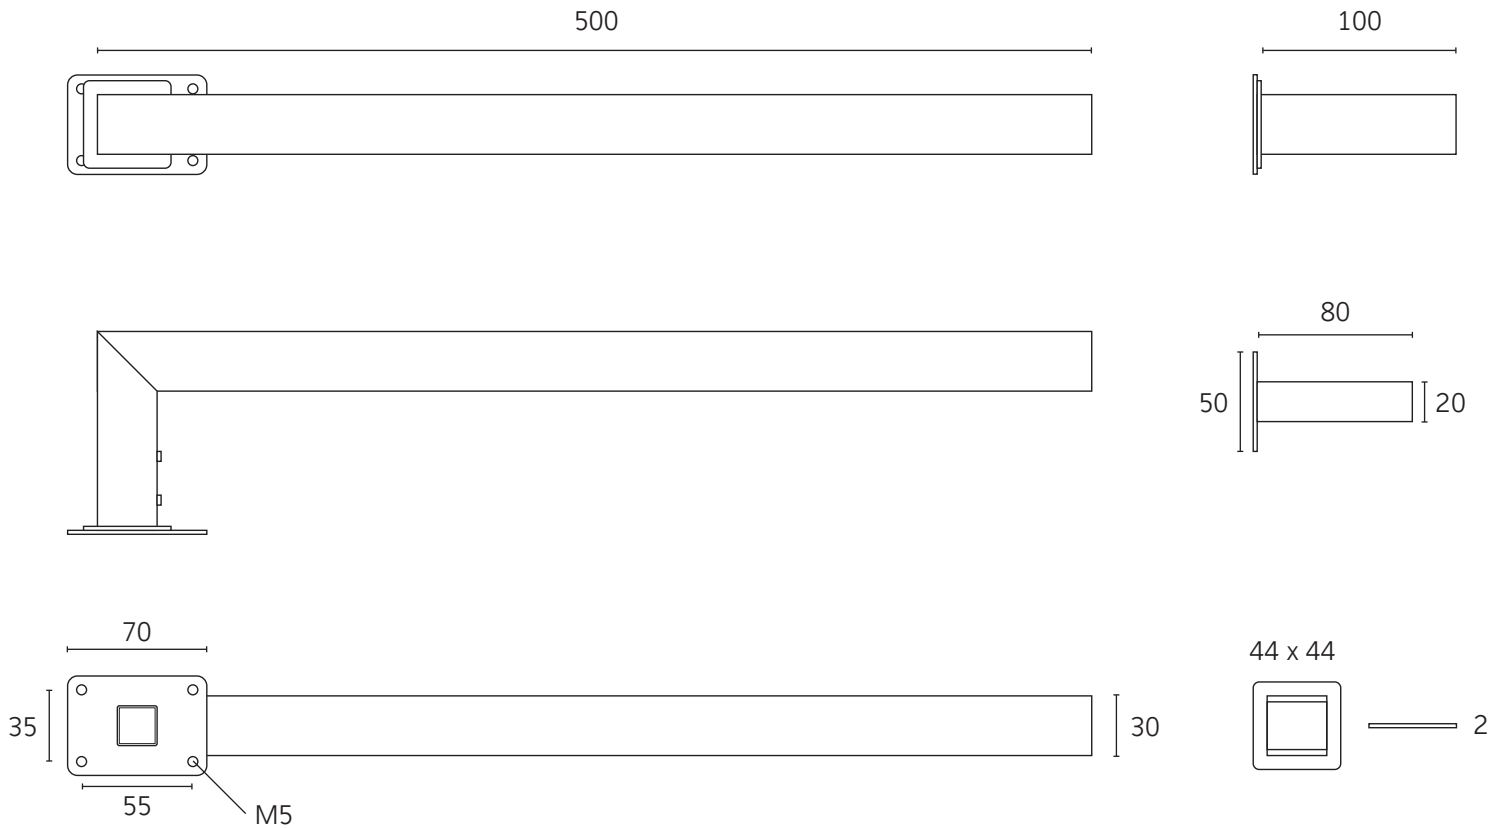

thermo Sphere

HEATING | WALL | TOWEL BAR

Technical data

Supply voltage	12V
Size	500 x 30 x 100mm
Max tiling depth over fixing plate	35mm
Depth to wall	100mm
Output	25W
Warranty	5 years
Material	304 Stainless Steel
Wiring connection	Concealed
Finish	Polished Brass PVD
Heating element	Self regulating electric

Box contents

1 x ThermoSphere towel bar
1 x Installation guide
4 x Fixing screws (for mounting system)
1 x Fixing spigot
2 x Grub screws
1 x Allen key
1 x 2m cold tail connection cable

Care and maintenance