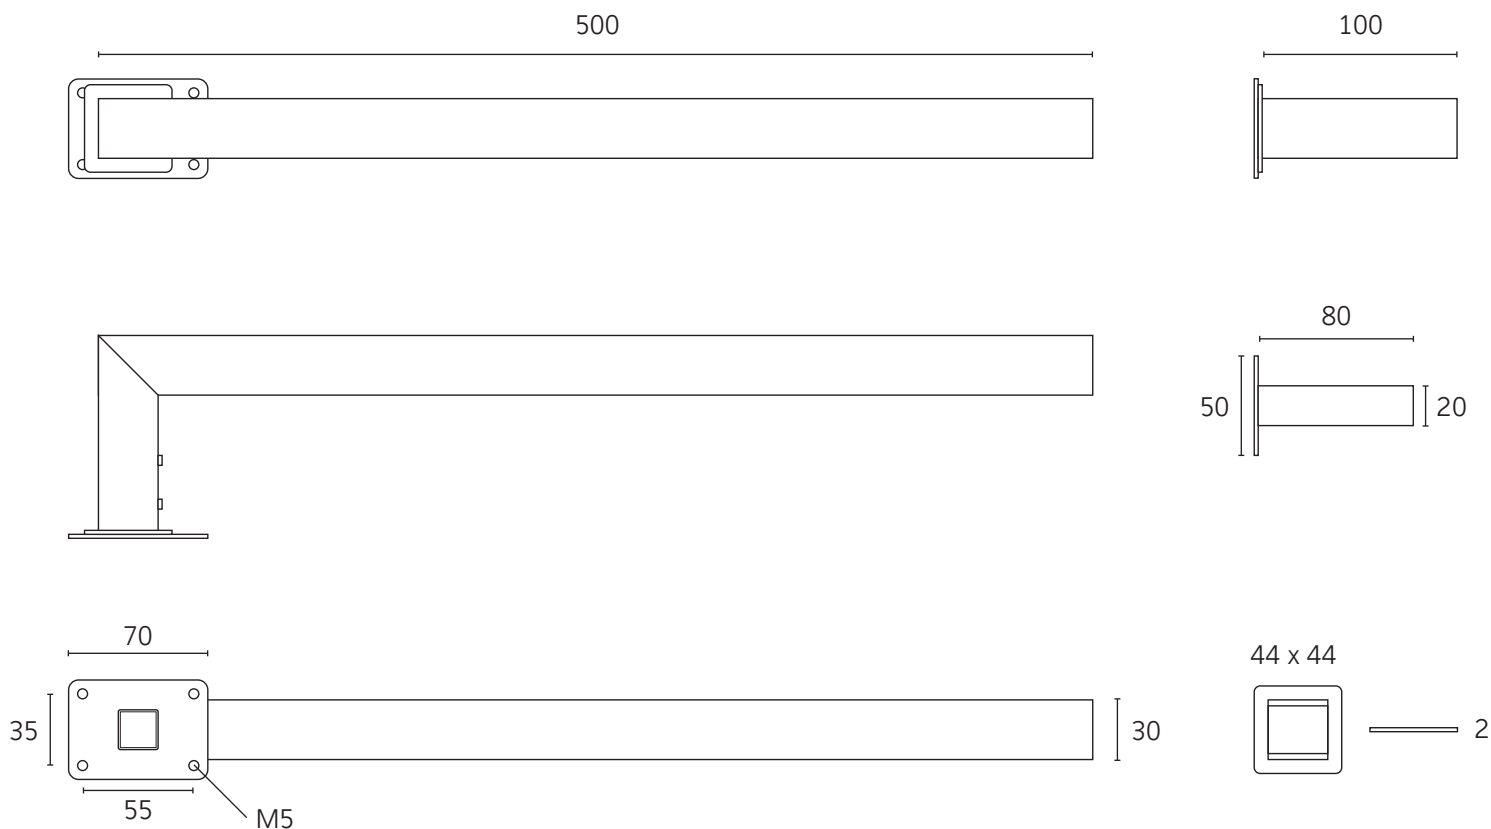

HEATING | WALL | TOWEL BAR

Technical data

Supply voltage	12V
Size	500 x 30 x 100mm
Max tiling depth over fixing plate	35mm
Depth to wall	100mm
Output	25W
Warranty	5 years
Material	304 Stainless Steel
Wiring connection	Concealed
Finish	Diamond Polished Stainless Steel
Heating element	Self regulating electric

Box contents

- 1 x ThermoSphere towel bar
- 1 x Installation guide
- 4 x Fixing screws (for mounting system)
- 1 x Fixing spigot
- 2 x Grub screws
- 1 x Allen key
- 1 x 2m cold tail connection cable

Care and maintenance