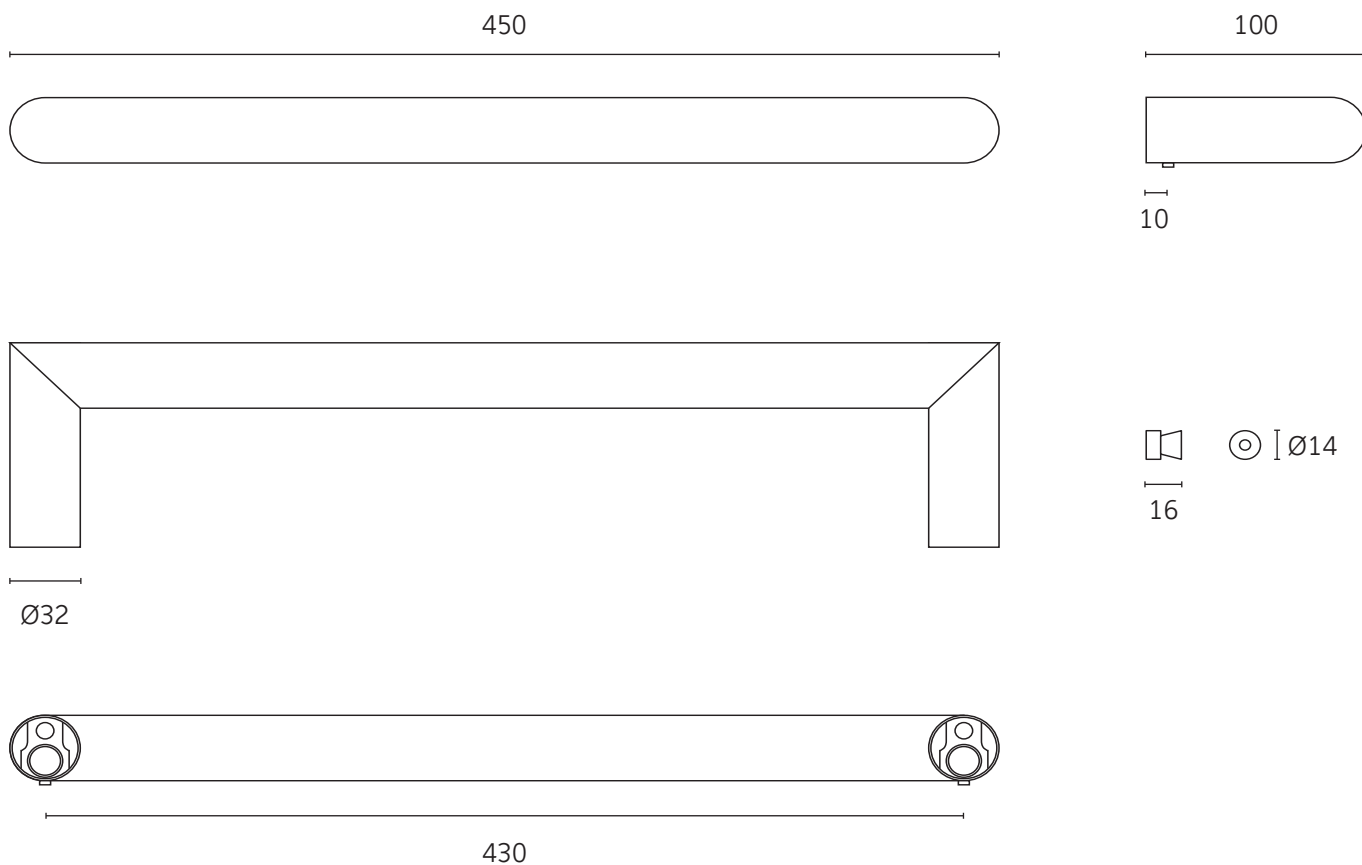

HEATING | WALL | TOWEL BAR

Technical data

Supply voltage	12V
Size	450 x 32 x 100mm
Depth to wall	100mm
Output	25W
Warranty	5 years
Material	304 Stainless Steel
Wiring connection	Concealed right hand
Finish	Brushed brass (PVD)
Heating element	Self regulating electric

Box contents

- 1 x ThermoSphere towel bar
- 1 x Installation guide
- 2 x Fixing studs
- 2 x Fixing screws
- 2 x Grub screws
- 1 x Allen key
- 1 x 2m cold tail connection cable

Care and maintenance

Clean with a soft cloth and warm, mild soapy water. Dry with a soft cloth. Do not use strong cleaners as they can damage the finish.