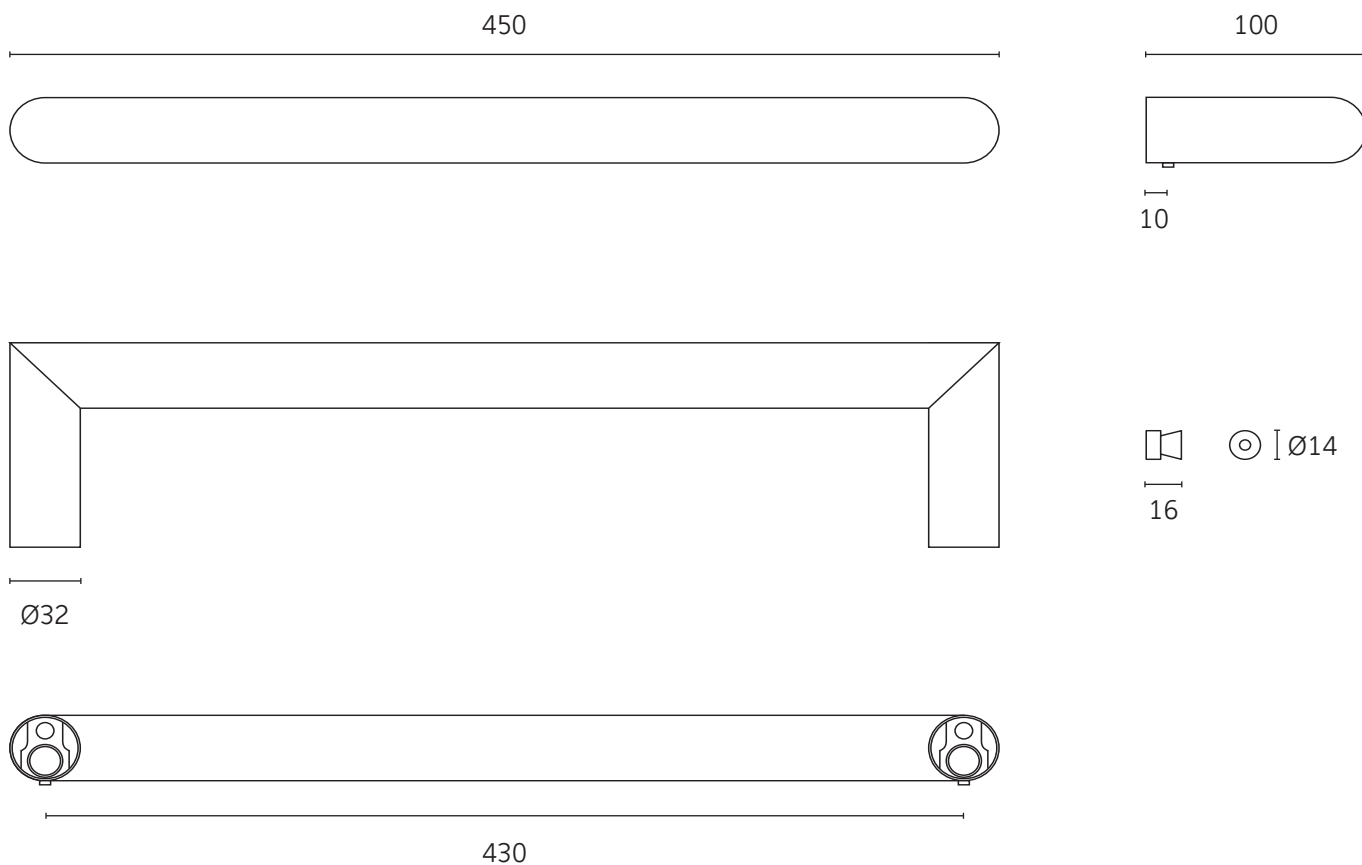

HEATING | WALL | TOWEL BAR

Technical data

| | |
|-------------------|--------------------------|
| Supply voltage | 12V |
| Size | 450 x 32 x 100mm |
| Depth to wall | 100mm |
| Output | 25W |
| Warranty | 5 years |
| Material | 304 Stainless Steel |
| Wiring connection | Concealed right hand |
| Finish | Brushed stainless steel |
| Heating element | Self regulating electric |

Box contents

| |
|-----------------------------------|
| 1 x ThermoSphere towel bar |
| 1 x Installation guide |
| 2 x Fixing studs |
| 2 x Fixing screws |
| 2 x Grub screws |
| 1 x Allen key |
| 1 x 2m cold tail connection cable |