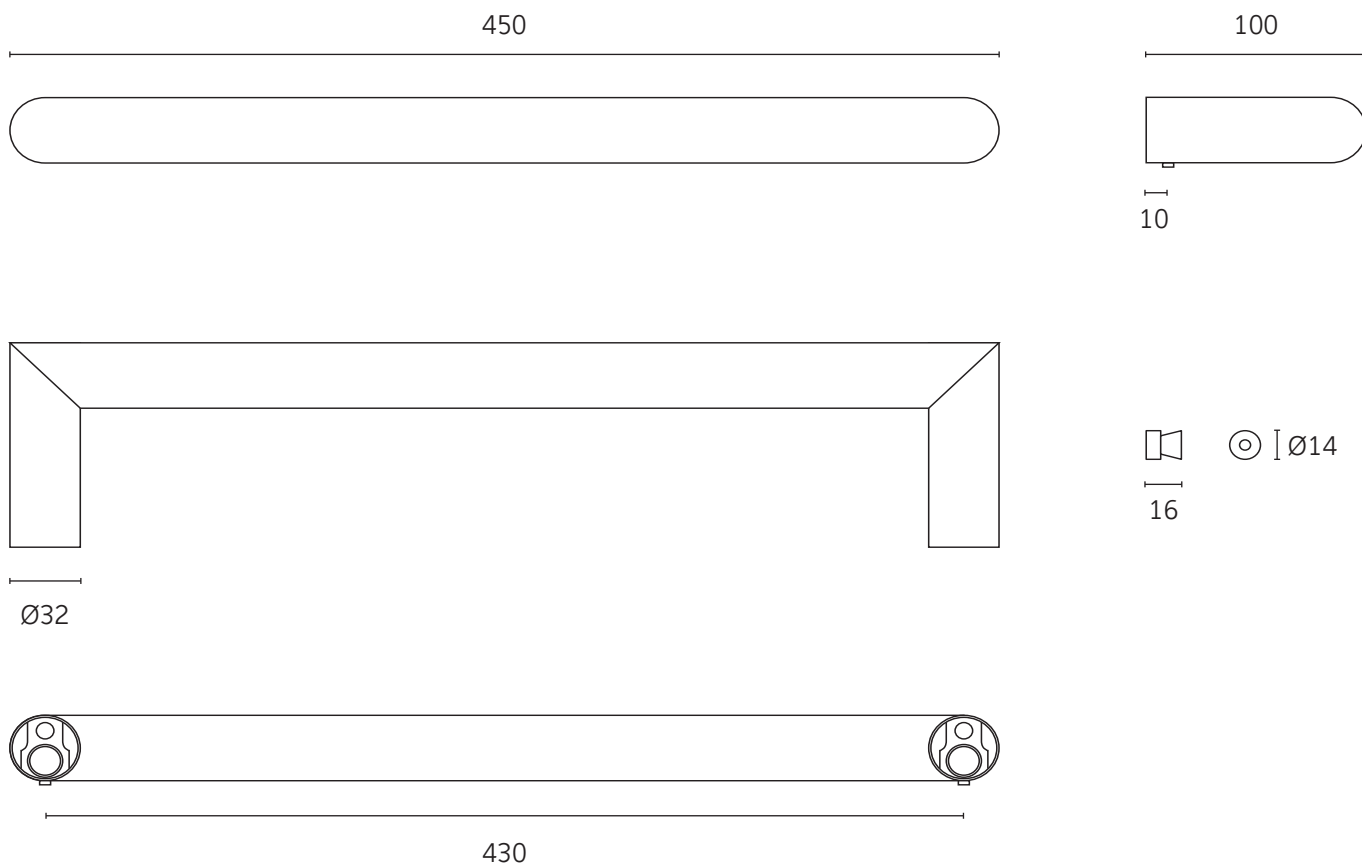

HEATING | WALL | TOWEL BAR

Technical data

Supply voltage	12V
Size	450 x 32 x 100mm
Depth to wall	100mm
Output	25W
Warranty	5 years
Material	304 Stainless Steel
Wiring connection	Concealed right hand
Finish	Matt black (Powder coat)
Heating element	Self regulating electric

Box contents

- 1 x ThermoSphere towel bar
- 1 x Installation guide
- 2 x Fixing studs
- 2 x Fixing screws
- 2 x Grub screws
- 1 x Allen key
- 1 x 2m cold tail connection cable

Care and maintenance

Clean with a soft cloth and warm, mild soapy water. Dry with a soft cloth. Do not use strong cleaners as they can damage the finish.