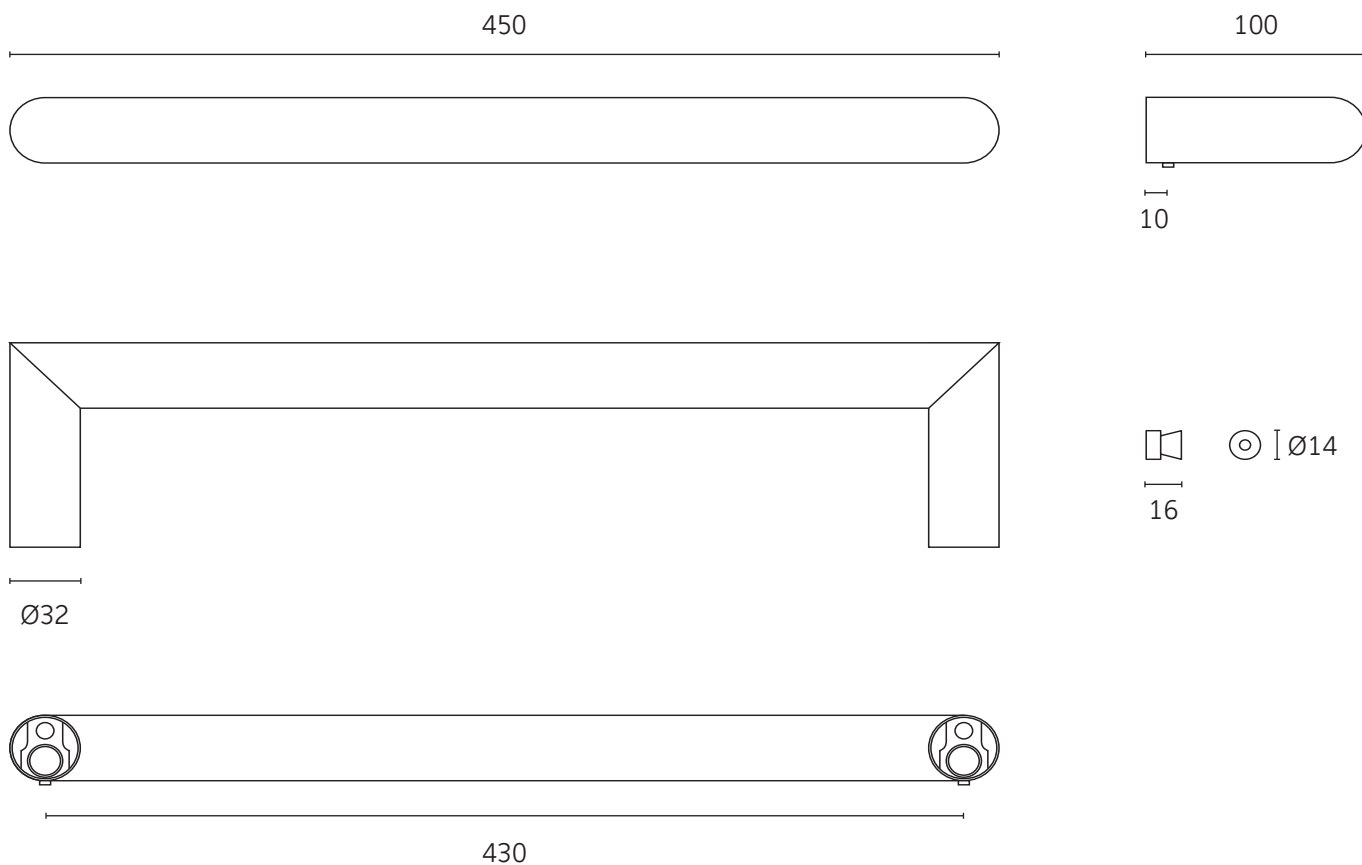

HEATING | WALL | TOWEL BAR

Technical data

Supply voltage	12V
Size	450 x 32 x 100mm
Depth to wall	100mm
Output	25W
Warranty	5 years
Material	304 Stainless Steel
Wiring connection	Concealed right hand
Finish	Matt white (Powder coat)
Heating element	Self regulating electric

Box contents

1 x ThermoSphere towel bar
1 x Installation guide
2 x Fixing studs
2 x Fixing screws
2 x Grub screws
1 x Allen key
1 x 2m cold tail connection cable

Care and maintenance

Clean with a soft cloth and warm, mild soapy water. Dry with a soft cloth. Do not use strong cleaners as they can damage the finish.