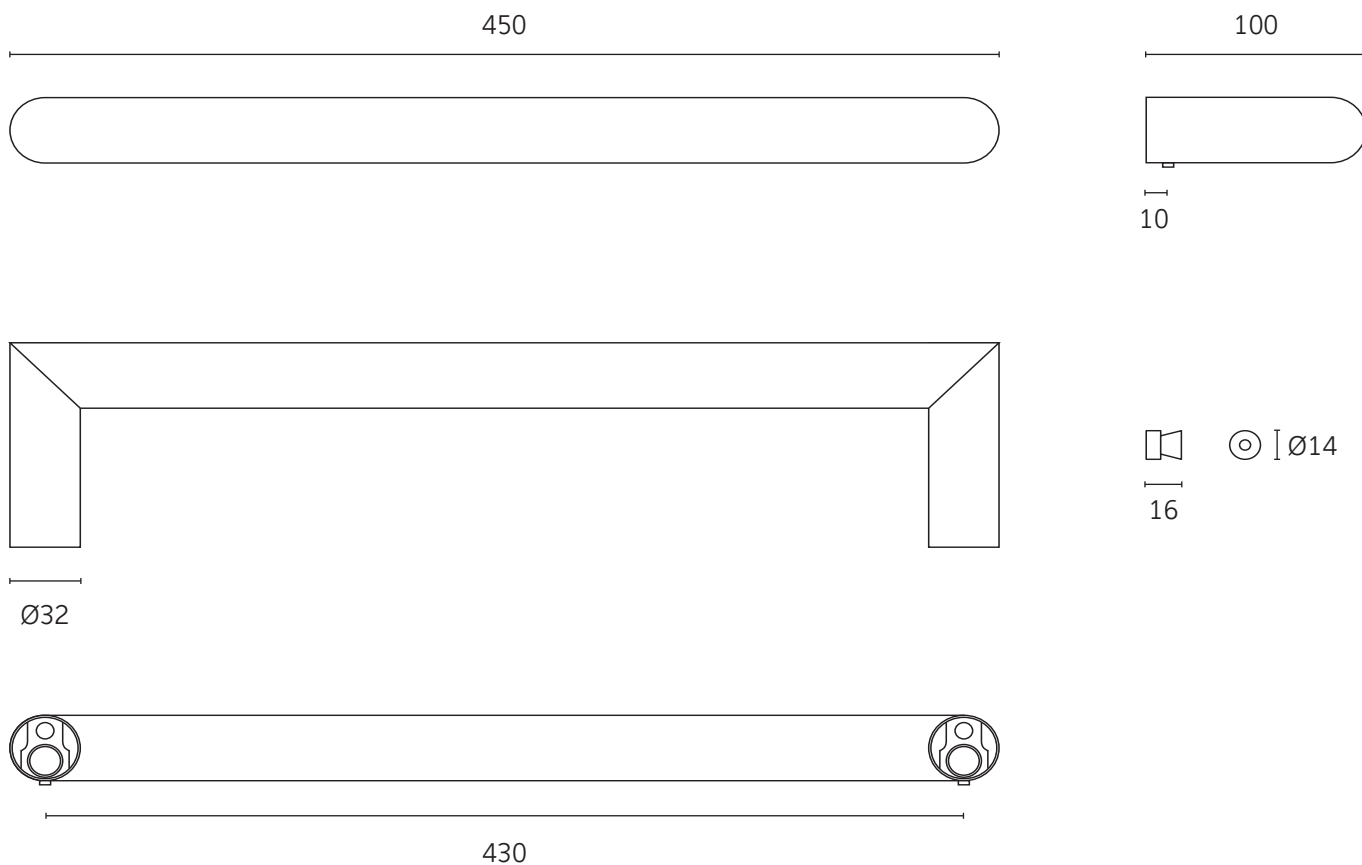

HEATING | WALL | TOWEL BAR

Technical data

Supply voltage	12V
Size	450 x 32 x 100mm
Depth to wall	100mm
Output	25W
Warranty	5 years
Material	304 Stainless Steel
Wiring connection	Concealed right hand
Finish	Diamond polished brass (PVD)
Heating element	Self regulating electric

Box contents

- 1 x ThermoSphere towel bar
- 1 x Installation guide
- 2 x Fixing studs
- 2 x Fixing screws
- 2 x Grub screws
- 1 x Allen key
- 1 x 2m cold tail connection cable

Care and maintenance

Clean with a soft cloth and warm, mild soapy water. Dry with a soft cloth. Do not use strong cleaners as they can damage the finish.