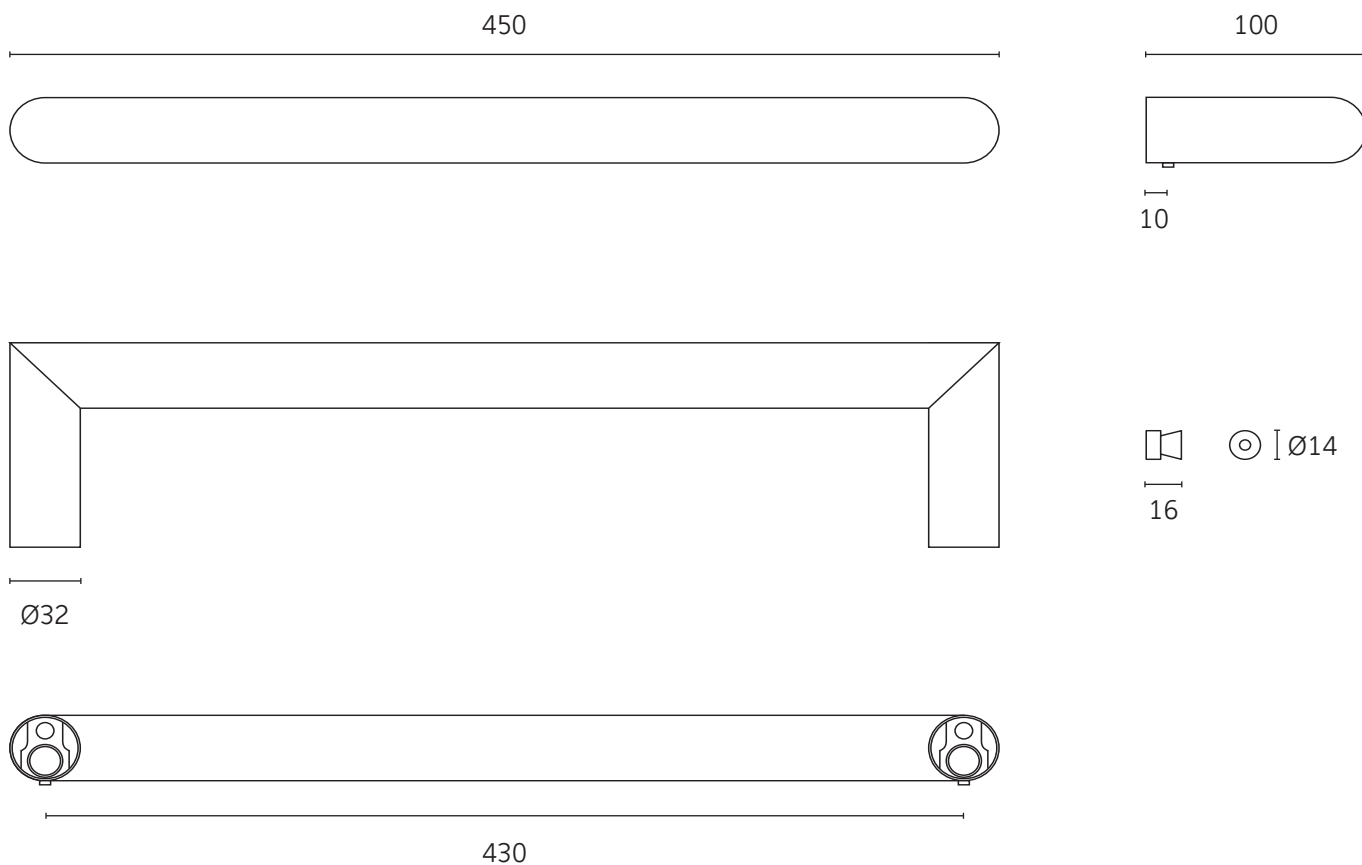

HEATING | WALL | TOWEL BAR

Technical data

Supply voltage	12V
Size	450 x 32 x 100mm
Depth to wall	100mm
Output	25W
Warranty	5 years
Material	304 Stainless Steel
Wiring connection	Concealed right hand
Finish	Diamond polished stainless steel
Heating element	Self regulating electric

Box contents

1 x ThermoSphere towel bar
1 x Installation guide
2 x Fixing studs
2 x Fixing screws
2 x Grub screws
1 x Allen key
1 x 2m cold tail connection cable

Care and maintenance

Clean with a soft cloth and warm, mild soapy water. Dry with a soft cloth. Do not use strong cleaners as they can damage the finish.