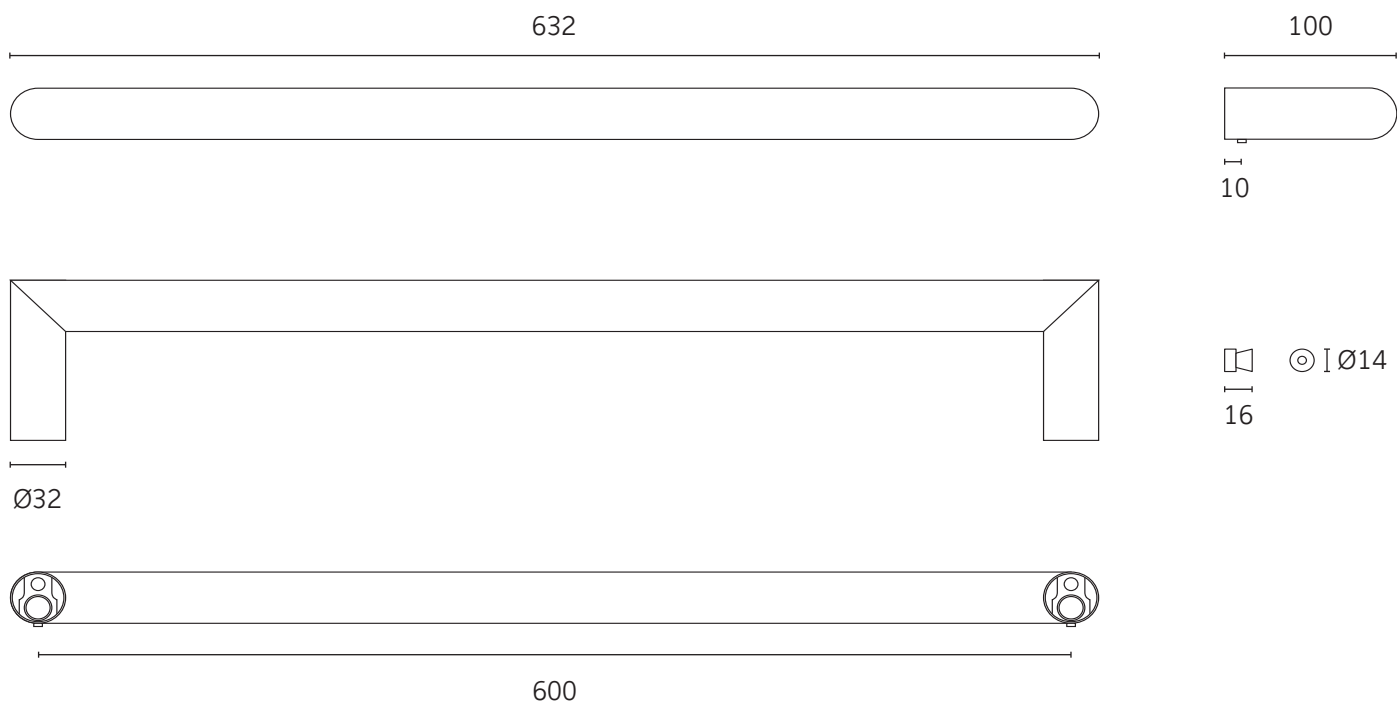

HEATING | WALL | TOWEL BAR

Technical data

Supply voltage	12V
Size	632 x 32 x 100mm
Depth to wall	100mm
Output	37W
Warranty	5 years
Material	304 Stainless Steel
Wiring connection	Concealed right hand
Finish	Brushed brass (PVD)
Heating element	Self regulating electric

Box contents

1 x ThermoSphere towel bar
1 x Installation guide
2 x Fixing studs
2 x Fixing screws
2 x Grub screws
1 x Allen key
1 x 2m cold tail connection cable

Care and maintenance

Clean with a soft cloth and warm, mild soapy water. Dry with a soft cloth. Do not use strong cleaners as they can damage the finish.