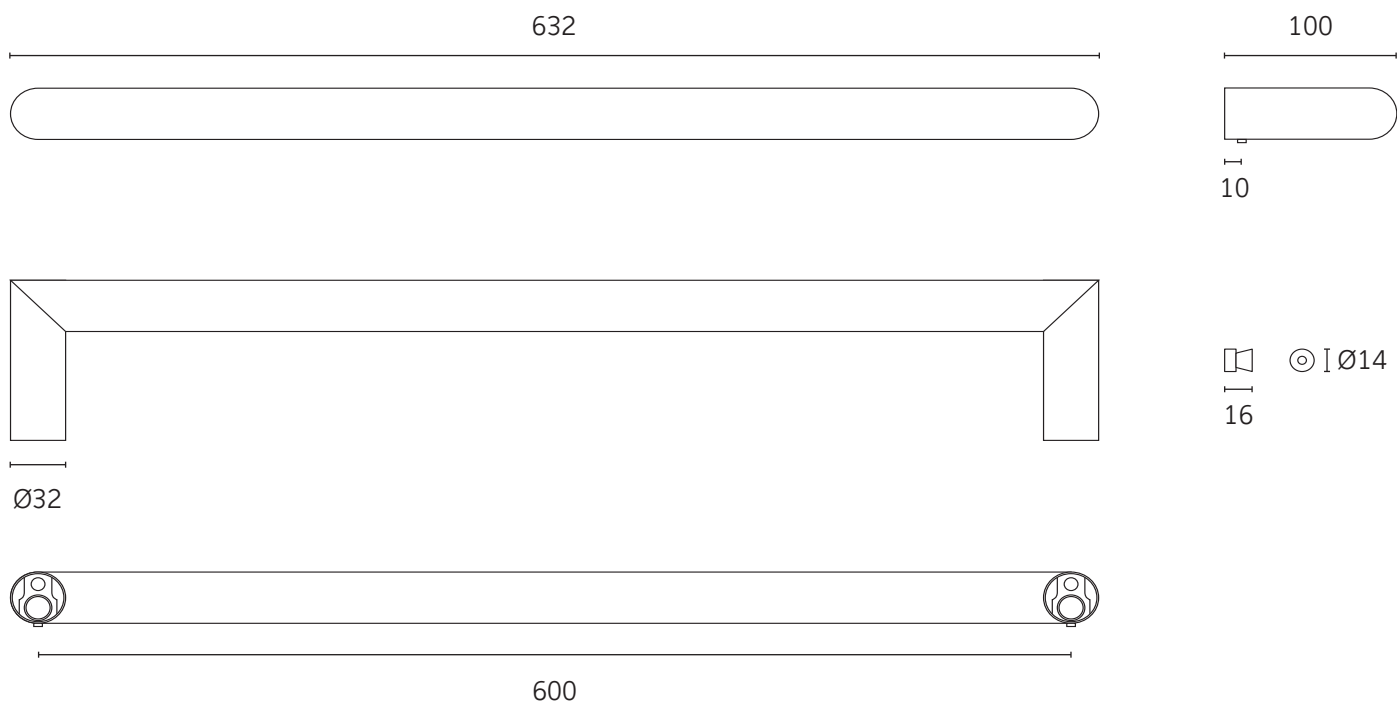

HEATING | WALL | TOWEL BAR

Technical data

Supply voltage	12V
Size	632 x 32 x 100mm
Depth to wall	100mm
Output	37W
Warranty	5 years
Material	304 Stainless Steel
Wiring connection	Concealed right hand
Finish	Brushed stainless steel
Heating element	Self regulating electric

Box contents

1 x ThermoSphere towel bar
1 x Installation guide
2 x Fixing studs
2 x Fixing screws
2 x Grub screws
1 x Allen key
1 x 2m cold tail connection cable

Care and maintenance

Clean with a soft cloth and warm, mild soapy water. Dry with a soft cloth. Do not use strong cleaners as they can damage the finish.