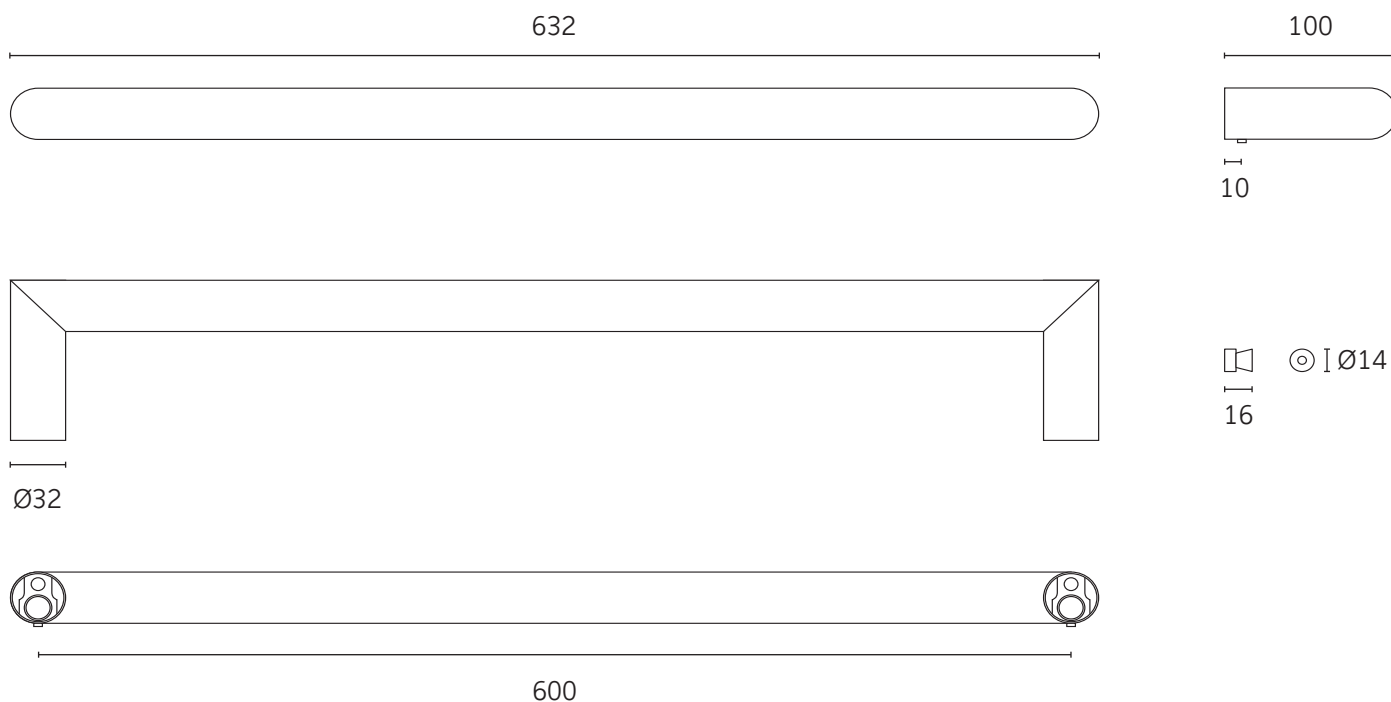

HEATING | WALL | TOWEL BAR

Technical data

Supply voltage	12V
Size	632 x 32 x 100mm
Depth to wall	100mm
Output	37W
Warranty	5 years
Material	304 Stainless Steel
Wiring connection	Concealed right hand
Finish	Matt black (Powder coat)
Heating element	Self regulating electric

Box contents

1 x ThermoSphere towel bar
1 x Installation guide
2 x Fixing studs
2 x Fixing screws
2 x Grub screws
1 x Allen key
1 x 2m cold tail connection cable

Care and maintenance

Clean with a soft cloth and warm, mild soapy water. Dry with a soft cloth. Do not use strong cleaners as they can damage the finish.