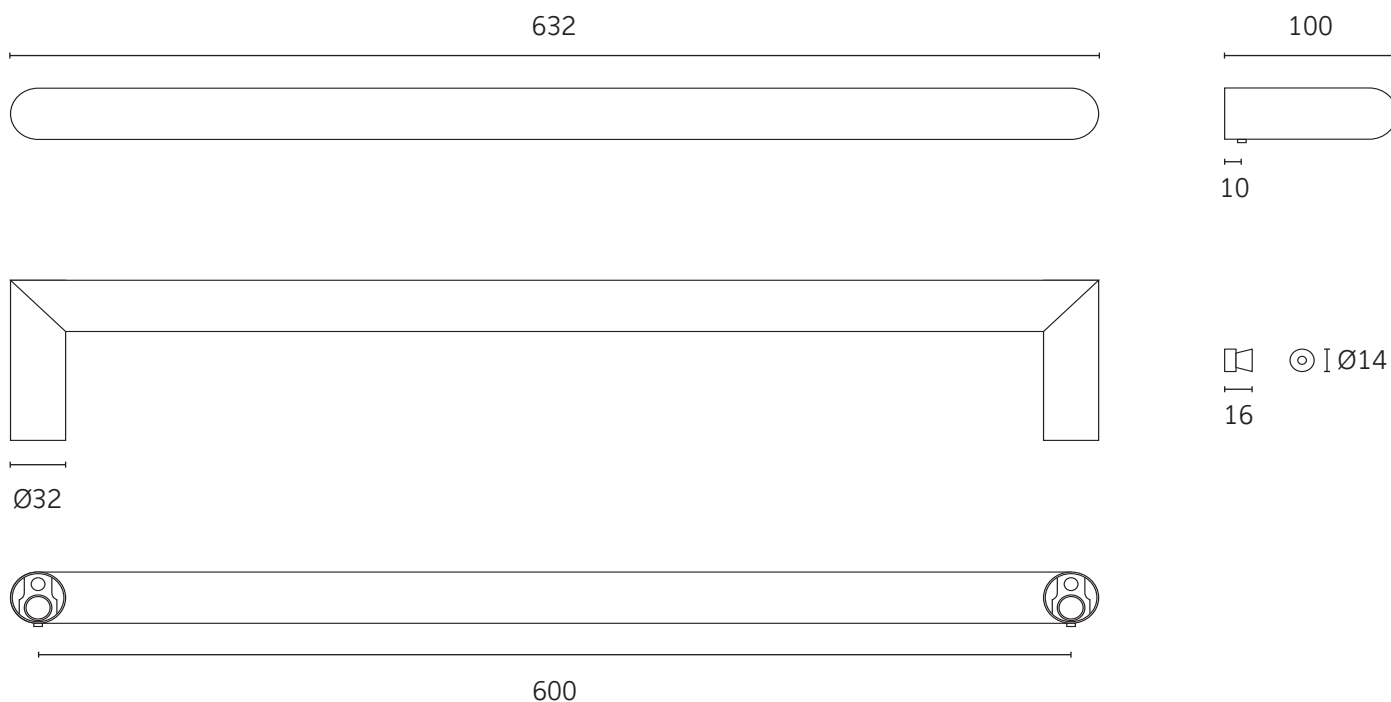

HEATING | WALL | TOWEL BAR

Technical data

Supply voltage	12V
Size	632 x 32 x 100mm
Depth to wall	100mm
Output	37W
Warranty	5 years
Material	304 Stainless Steel
Wiring connection	Concealed right hand
Finish	Matt white (Powder coat)
Heating element	Self regulating electric

Box contents

1 x ThermoSphere towel bar
1 x Installation guide
2 x Fixing studs
2 x Fixing screws
2 x Grub screws
1 x Allen key
1 x 2m cold tail connection cable

Care and maintenance

Clean with a soft cloth and warm, mild soapy water. Dry with a soft cloth. Do not use strong cleaners as they can damage the finish.