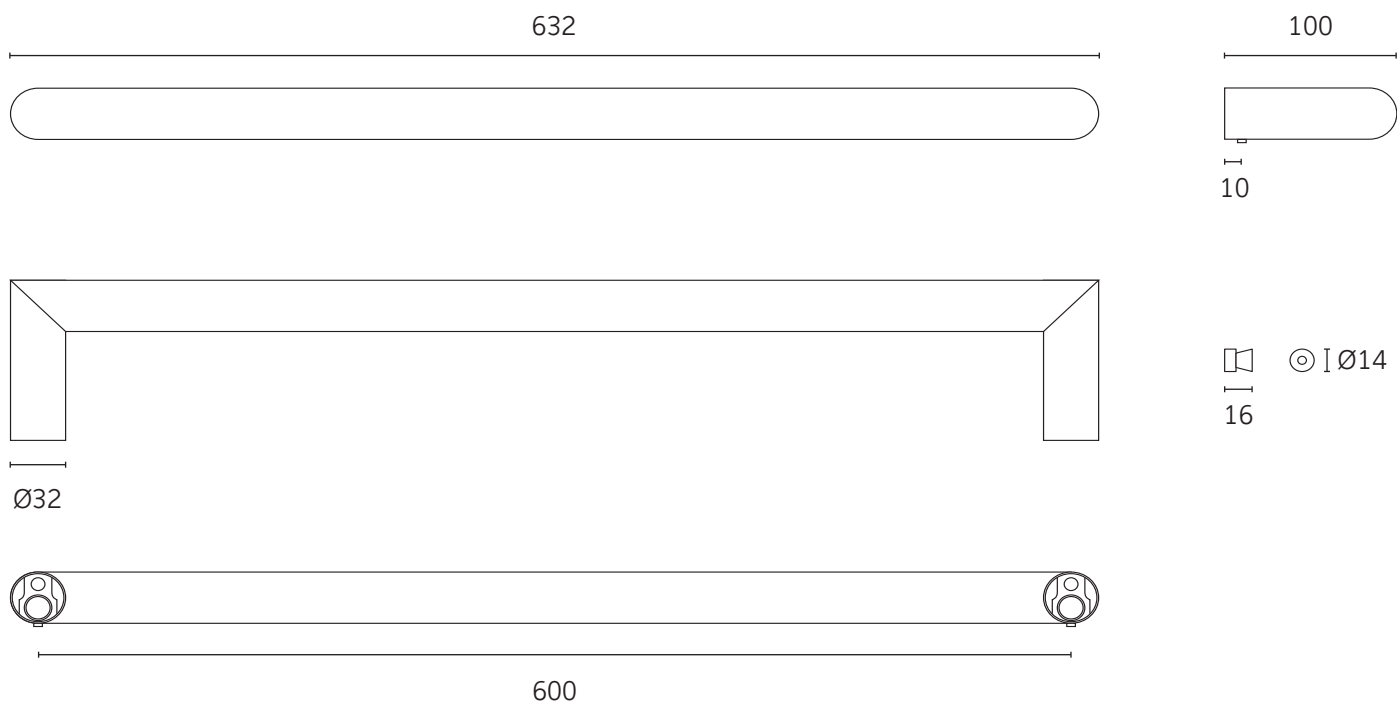

HEATING | WALL | TOWEL BAR

Technical data

|                   |                              |
|-------------------|------------------------------|
| Supply voltage    | 12V                          |
| Size              | 632 x 32 x 100mm             |
| Depth to wall     | 100mm                        |
| Output            | 37W                          |
| Warranty          | 5 years                      |
| Material          | 304 Stainless Steel          |
| Wiring connection | Concealed right hand         |
| Finish            | Diamond polished brass (PVD) |
| Heating element   | Self regulating electric     |

Box contents

|                                   |
|-----------------------------------|
| 1 x ThermoSphere towel bar        |
| 1 x Installation guide            |
| 2 x Fixing studs                  |
| 2 x Fixing screws                 |
| 2 x Grub screws                   |
| 1 x Allen key                     |
| 1 x 2m cold tail connection cable |