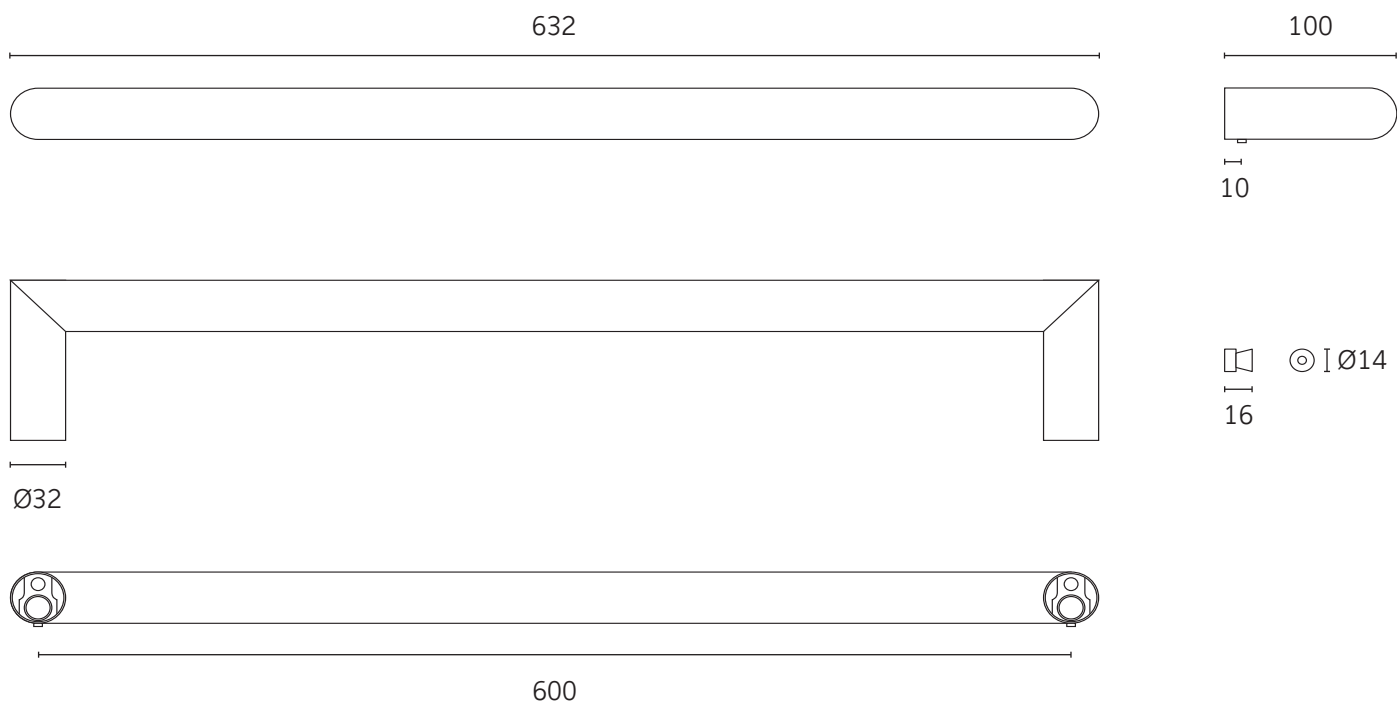

HEATING | WALL | TOWEL BAR

Technical data

Supply voltage	12V
Size	632 x 32 x 100mm
Depth to wall	100mm
Output	37W
Warranty	5 years
Material	304 Stainless Steel
Wiring connection	Concealed right hand
Finish	Diamond polished stainless steel
Heating element	Self regulating electric

Box contents

1 x ThermoSphere towel bar
1 x Installation guide
2 x Fixing studs
2 x Fixing screws
2 x Grub screws
1 x Allen key
1 x 2m cold tail connection cable

Care and maintenance

Clean with a soft cloth and warm, mild soapy water. Dry with a soft cloth. Do not use strong cleaners as they can damage the finish.