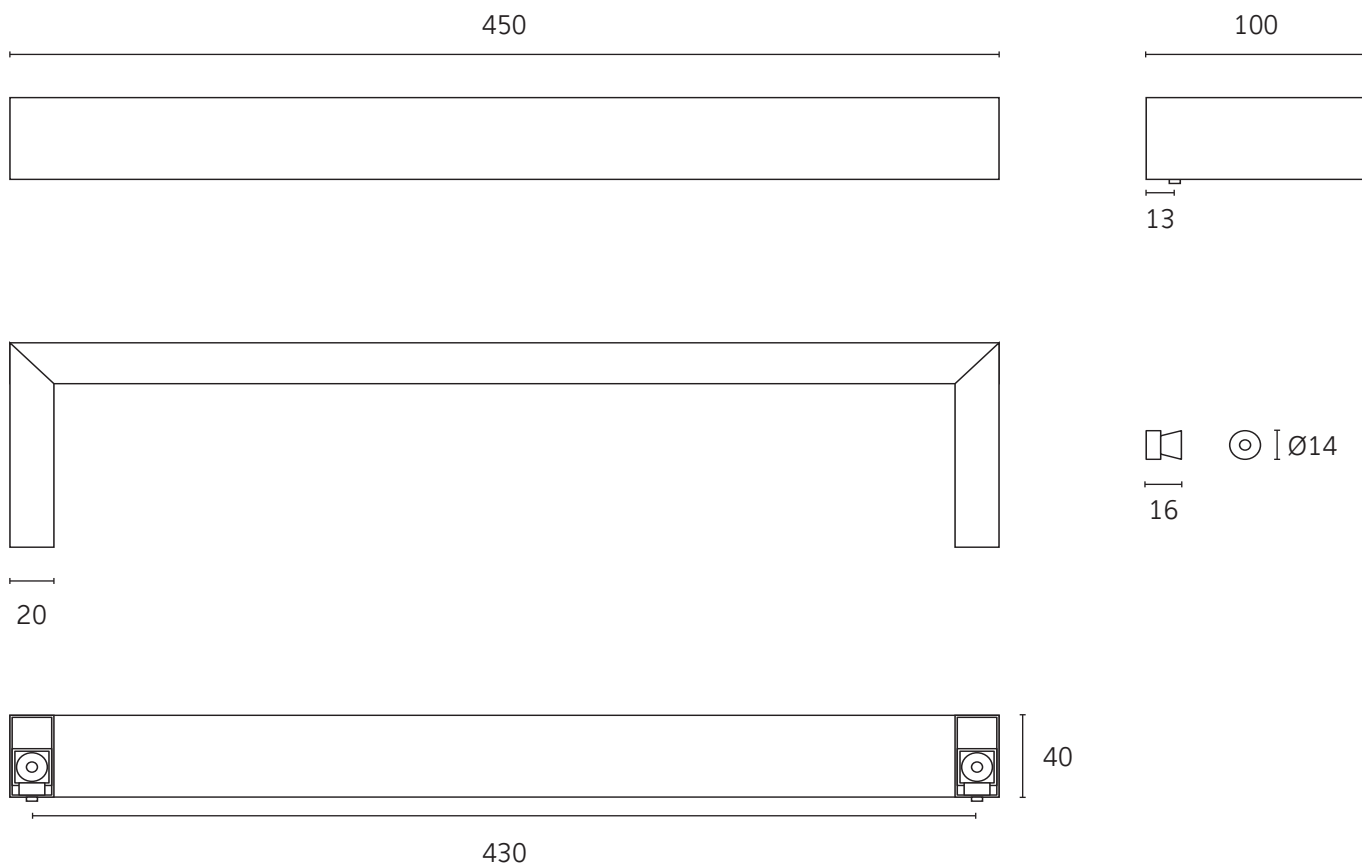

HEATING | WALL | TOWEL BAR

Technical data

Supply voltage	12V
Size	450 x 40 x 100mm
Depth to wall	100mm
Output	25W
Warranty	5 years
Material	304 Stainless Steel
Wiring connection	Concealed right hand
Finish	Brushed brass (PVD)
Heating element	Self regulating electric

Box contents

1 x ThermoSphere towel bar
1 x Installation guide
2 x Fixing studs
2 x Fixing screws
2 x Grub screws
1 x Allen key
1 x 2m cold tail connection cable

Care and maintenance

Clean with a soft cloth and warm, mild soapy water. Dry with a soft cloth. Do not use strong cleaners as they can damage the finish.