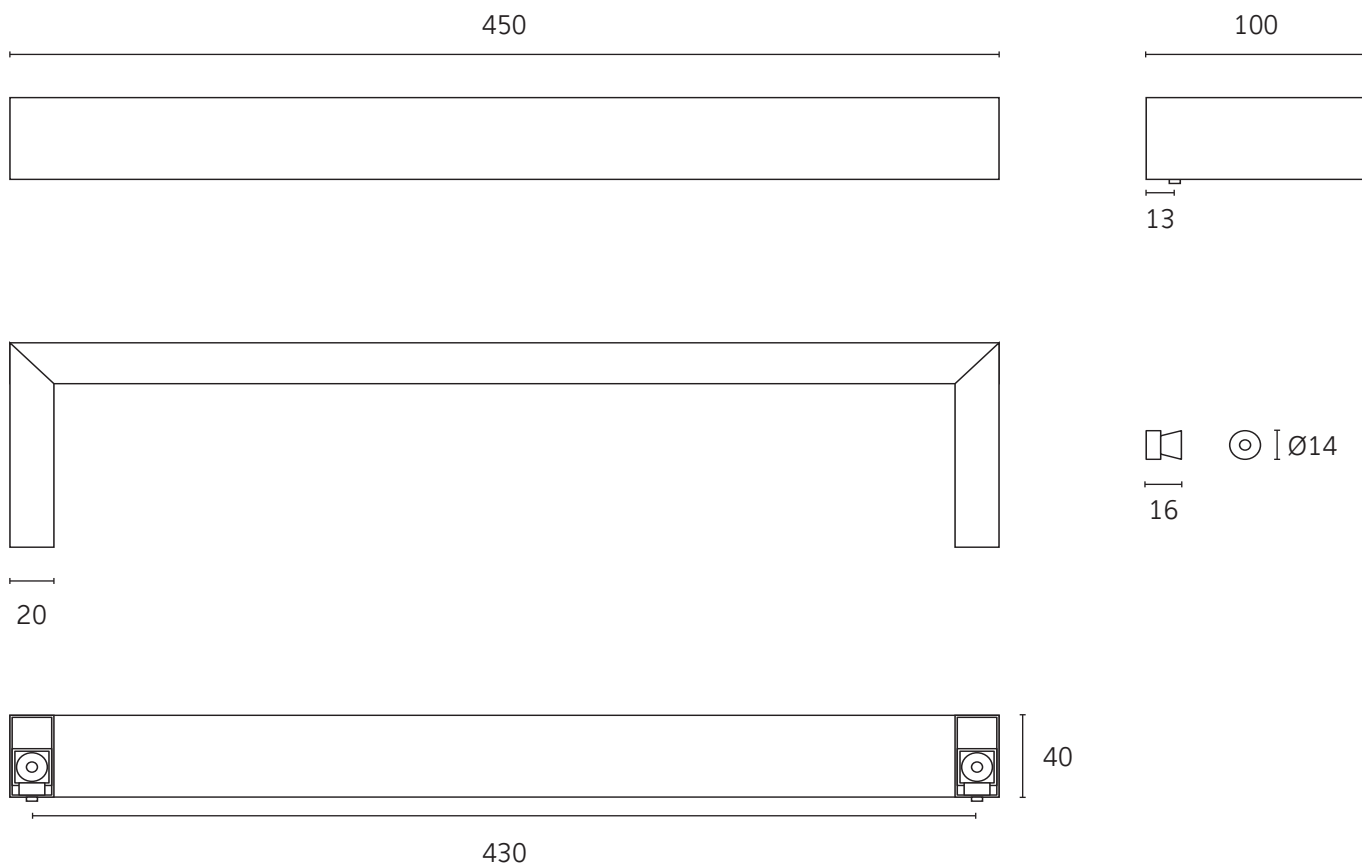

HEATING | WALL | TOWEL BAR

Technical data

Supply voltage	12V
Size	450 x 40 x 100mm
Depth to wall	100mm
Output	25W
Warranty	5 years
Material	304 Stainless Steel
Wiring connection	Concealed right hand
Finish	Brushed stainless steel
Heating element	Self regulating electric

Box contents

- 1 x ThermoSphere towel bar
- 1 x Installation guide
- 2 x Fixing studs
- 2 x Fixing screws
- 2 x Grub screws
- 1 x Allen key
- 1 x 2m cold tail connection cable

Care and maintenance

Clean with a soft cloth and warm, mild soapy water. Dry with a soft cloth. Do not use strong cleaners as they can damage the finish.