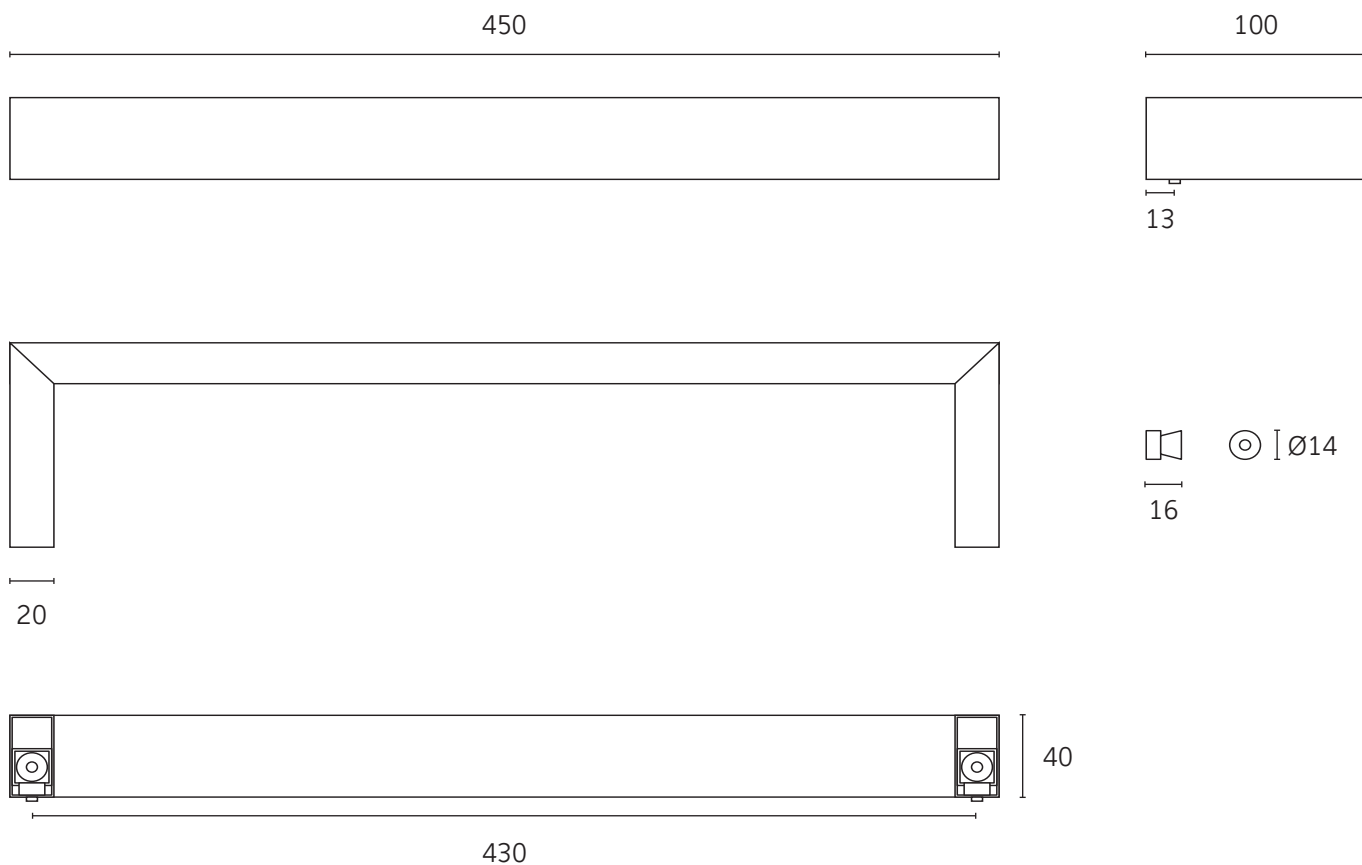

HEATING | WALL | TOWEL BAR

Technical data

Supply voltage	12V
Size	450 x 40 x 100mm
Depth to wall	100mm
Output	25W
Warranty	5 years
Material	304 Stainless Steel
Wiring connection	Concealed right hand
Finish	Matt black (Powder coat)
Heating element	Self regulating electric

Box contents

1 x ThermoSphere towel bar
1 x Installation guide
2 x Fixing studs
2 x Fixing screws
2 x Grub screws
1 x Allen key
1 x 2m cold tail connection cable

Care and maintenance

Clean with a soft cloth and warm, mild soapy water. Dry with a soft cloth. Do not use strong cleaners as they can damage the finish.