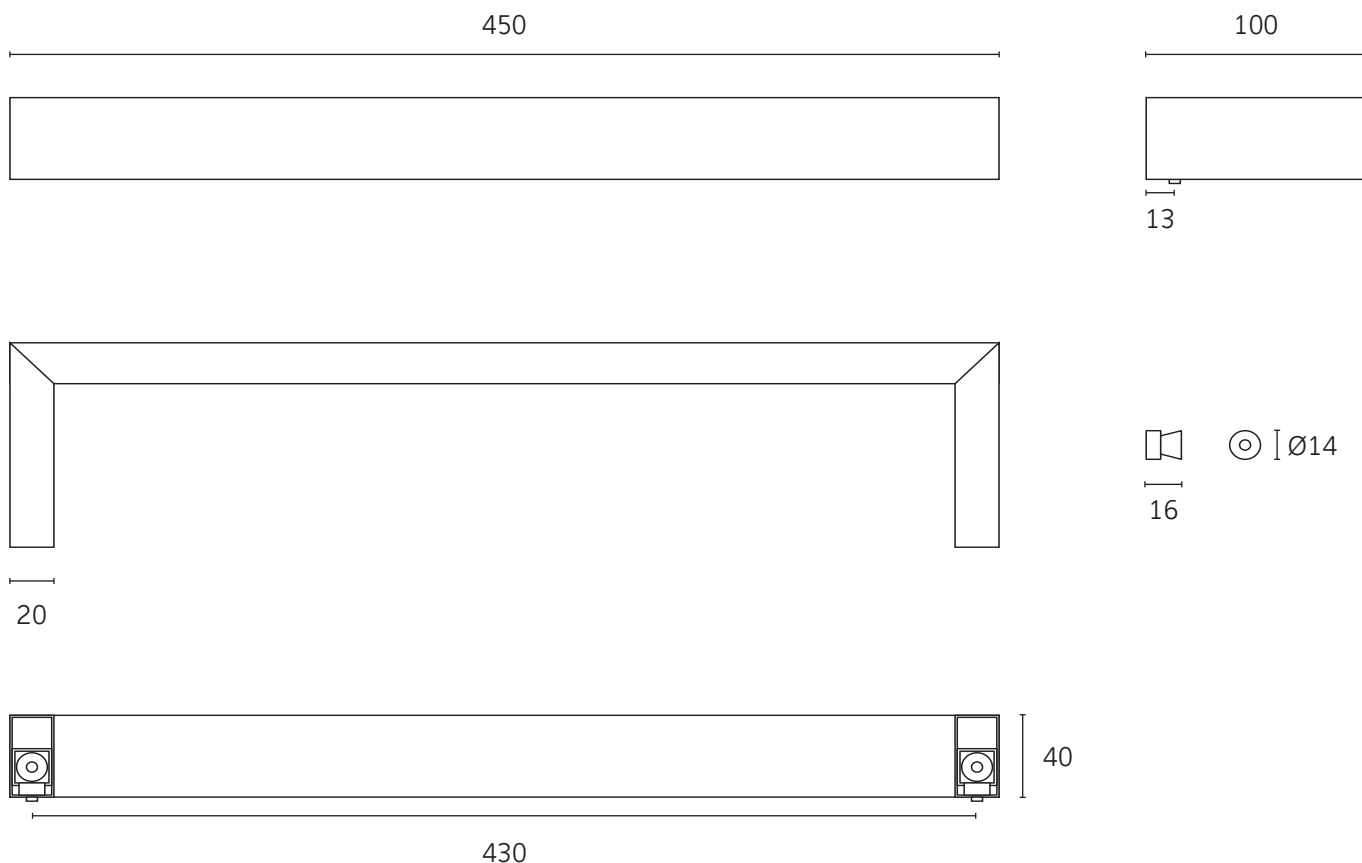

HEATING | WALL | TOWEL BAR

Technical data

Supply voltage	12V
Size	450 x 40 x 100mm
Depth to wall	100mm
Output	25W
Warranty	5 years
Material	304 Stainless Steel
Wiring connection	Concealed right hand
Finish	Matt white (Powder coat)
Heating element	Self regulating electric

Box contents

1 x ThermoSphere towel bar
1 x Installation guide
2 x Fixing studs
2 x Fixing screws
2 x Grub screws
1 x Allen key
1 x 2m cold tail connection cable

Care and maintenance

Clean with a soft cloth and warm, mild soapy water. Dry with a soft cloth. Do not use strong cleaners as they can damage the finish.