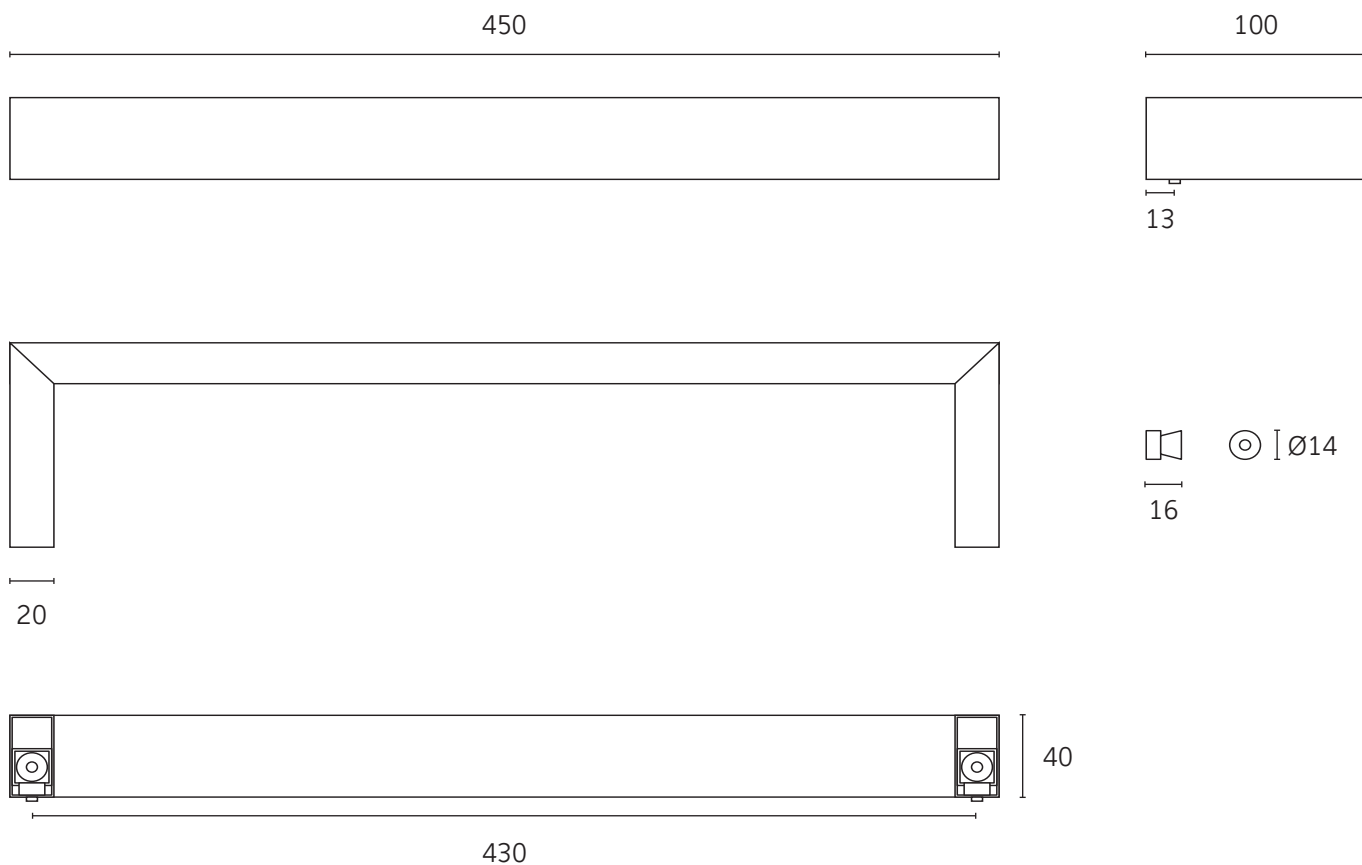

HEATING | WALL | TOWEL BAR

Technical data

Supply voltage	12V
Size	450 x 40 x 100mm
Depth to wall	100mm
Output	25W
Warranty	5 years
Material	304 Stainless Steel
Wiring connection	Concealed right hand
Finish	Diamond polished brass (PVD)
Heating element	Self regulating electric

Box contents

1 x ThermoSphere towel bar
1 x Installation guide
2 x Fixing studs
2 x Fixing screws
2 x Grub screws
1 x Allen key
1 x 2m cold tail connection cable

Care and maintenance

Clean with a soft cloth and warm, mild soapy water. Dry with a soft cloth. Do not use strong cleaners as they can damage the finish.