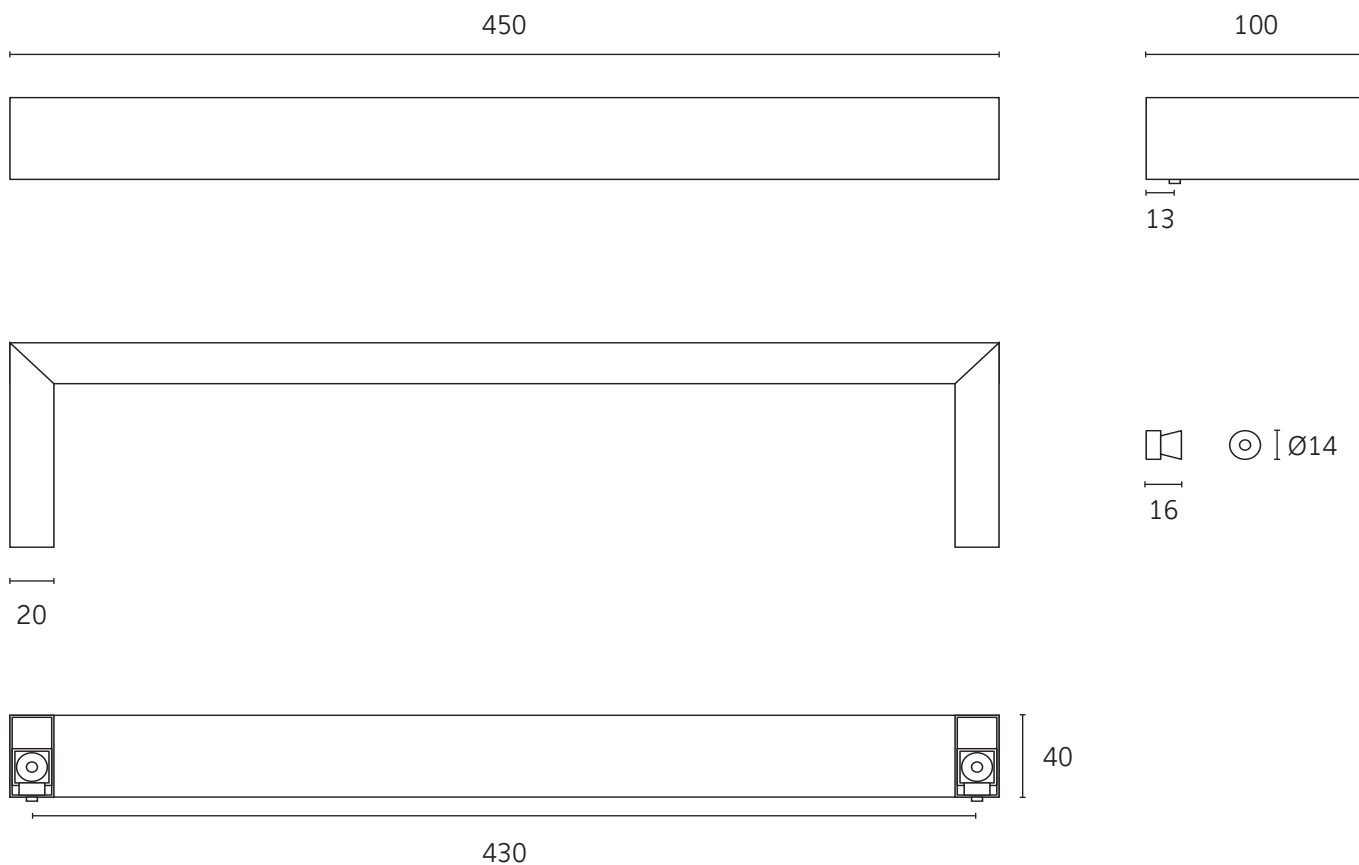

**HEATING** | WALL | TOWEL BAR

Technical data

Supply voltage	12V
Size	450 x 40 x 100mm
Depth to wall	100mm
Output	25W
Warranty	5 years
Material	304 Stainless Steel
Wiring connection	Concealed right hand
Finish	Diamond polished stainless steel
Heating element	Self regulating electric

Box contents

- 1 x ThermoSphere towel bar
- 1 x Installation guide
- 2 x Fixing studs
- 2 x Fixing screws
- 2 x Grub screws
- 1 x Allen key
- 1 x 2m cold tail connection cable

Care and maintenance

Clean with a soft cloth and warm, mild soapy water. Dry with a soft cloth. Do not use strong cleaners as they can damage the finish.