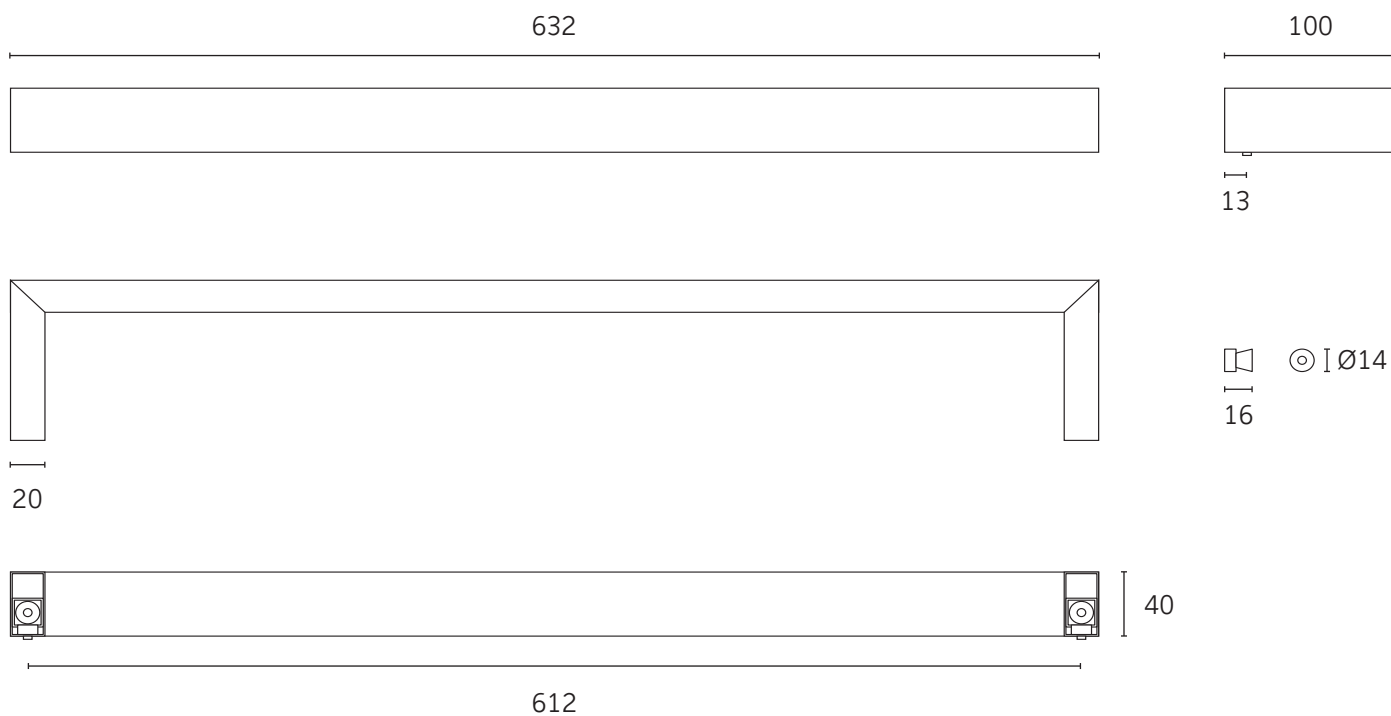

HEATING | WALL | TOWEL BAR

Technical data

Supply voltage	12V
Size	632 x 40 x 100mm
Depth to wall	100mm
Output	37W
Warranty	5 years
Material	304 Stainless Steel
Wiring connection	Concealed right hand
Finish	Brushed brass (PVD)
Heating element	Self regulating electric

Box contents

1 x ThermoSphere towel bar
1 x Installation guide
2 x Fixing studs
2 x Fixing screws
2 x Grub screws
1 x Allen key
1 x 2m cold tail connection cable

Care and maintenance

Clean with a soft cloth and warm, mild soapy water. Dry with a soft cloth. Do not use strong cleaners as they can damage the finish.