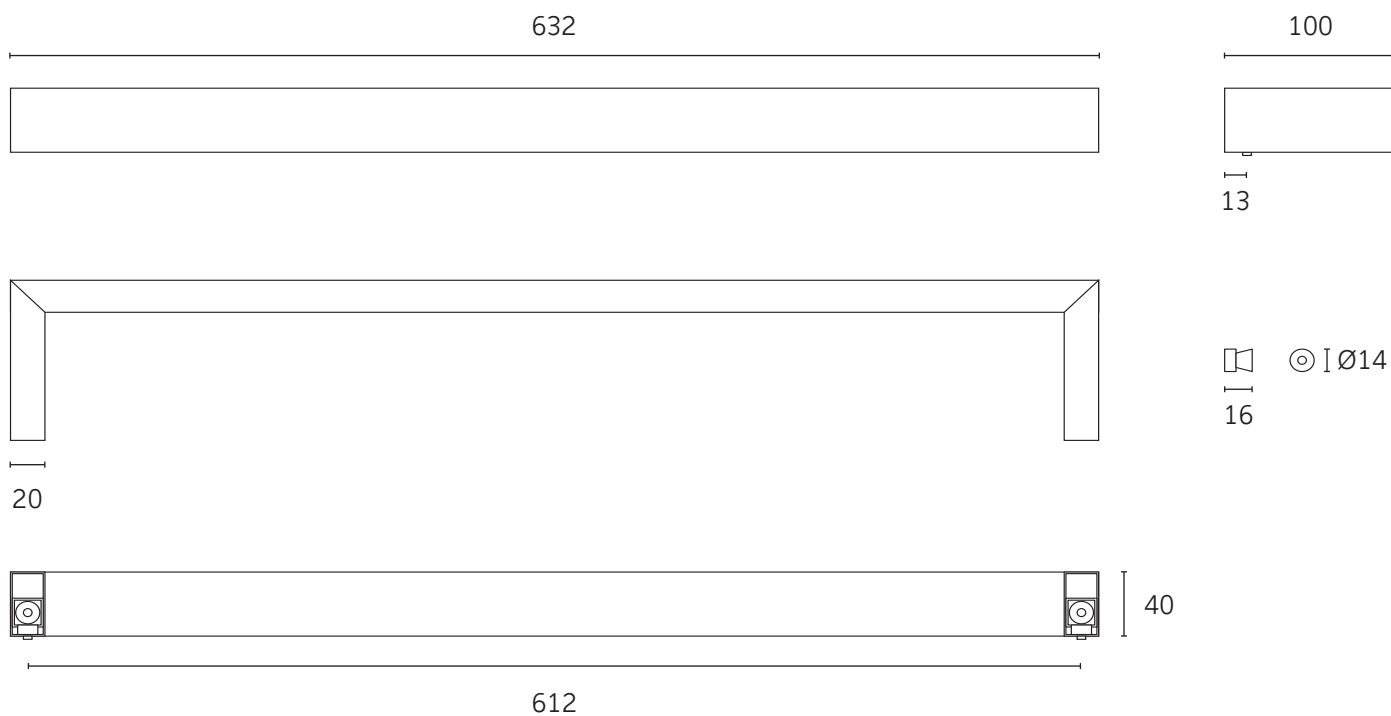

**HEATING** | WALL | TOWEL BAR

**Technical data**

Supply voltage	12V
Size	632 x 40 x 100mm
Depth to wall	100mm
Output	37W
Warranty	5 years
Material	304 Stainless Steel
Wiring connection	Concealed right hand
Finish	Brushed stainless steel
Heating element	Self regulating electric

**Box contents**

- 1 x ThermoSphere towel bar
- 1 x Installation guide
- 2 x Fixing studs
- 2 x Fixing screws
- 2 x Grub screws
- 1 x Allen key
- 1 x 2m cold tail connection cable

**Care and maintenance**