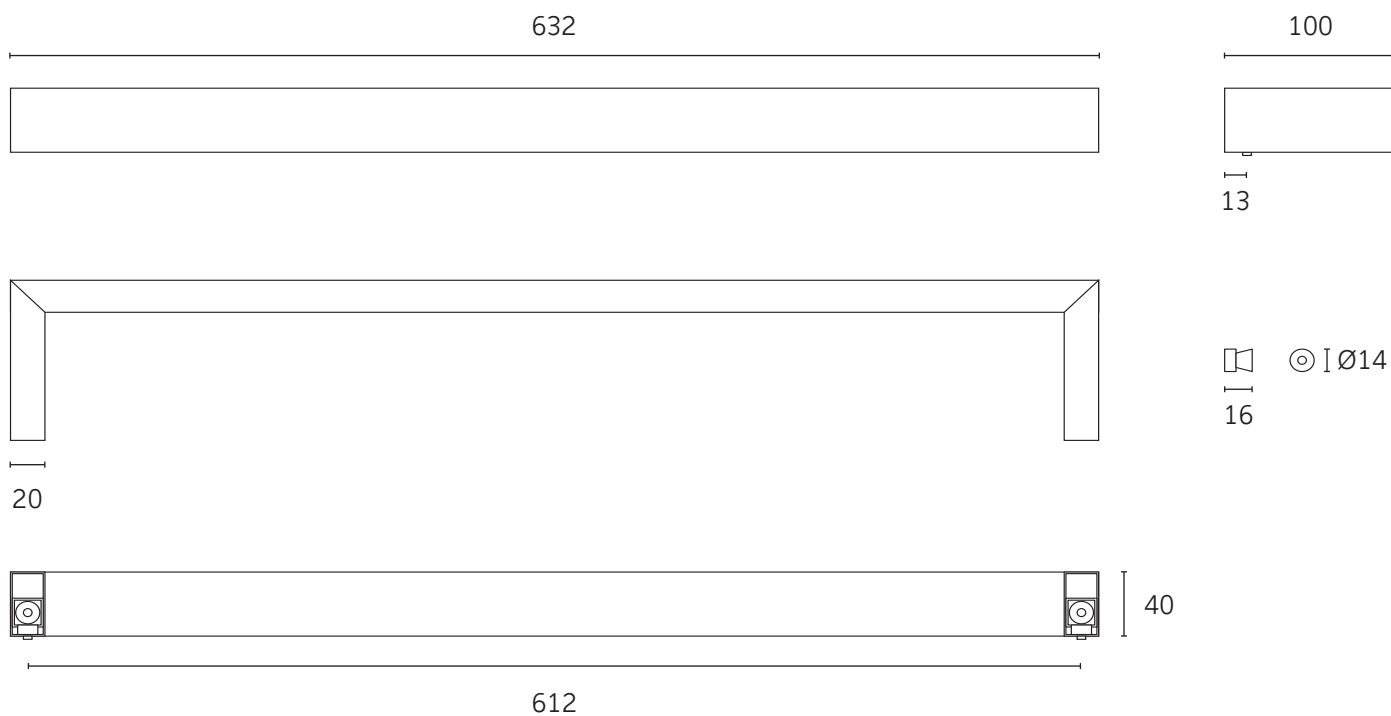

HEATING | WALL | TOWEL BAR

Technical data

Supply voltage	12V
Size	632 x 40 x 100mm
Depth to wall	100mm
Output	37W
Warranty	5 years
Material	304 Stainless Steel
Wiring connection	Concealed right hand
Finish	Matt black (Powder coat)
Heating element	Self regulating electric

Box contents

1 x ThermoSphere towel bar
1 x Installation guide
2 x Fixing studs
2 x Fixing screws
2 x Grub screws
1 x Allen key
1 x 2m cold tail connection cable

Care and maintenance

Clean with a soft cloth and warm, mild soapy water. Dry with a soft cloth. Do not use strong cleaners as they can damage the finish.