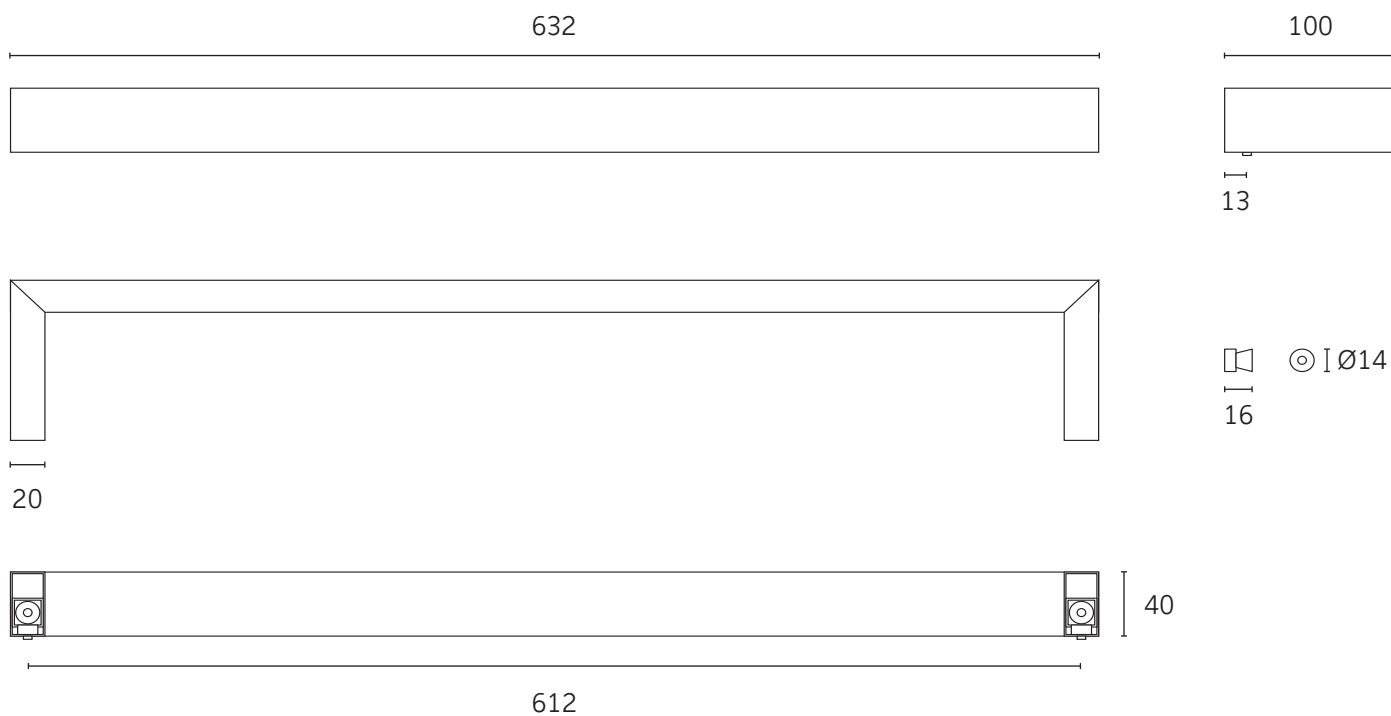

HEATING | WALL | TOWEL BAR

Technical data

Supply voltage	12V
Size	632 x 40 x 100mm
Depth to wall	100mm
Output	37W
Warranty	5 years
Material	304 Stainless Steel
Wiring connection	Concealed right hand
Finish	Matt white (Powder coat)
Heating element	Self regulating electric

Box contents

1 x ThermoSphere towel bar
1 x Installation guide
2 x Fixing studs
2 x Fixing screws
2 x Grub screws
1 x Allen key
1 x 2m cold tail connection cable

Care and maintenance

Clean with a soft cloth and warm, mild soapy water. Dry with a soft cloth. Do not use strong cleaners as they can damage the finish.