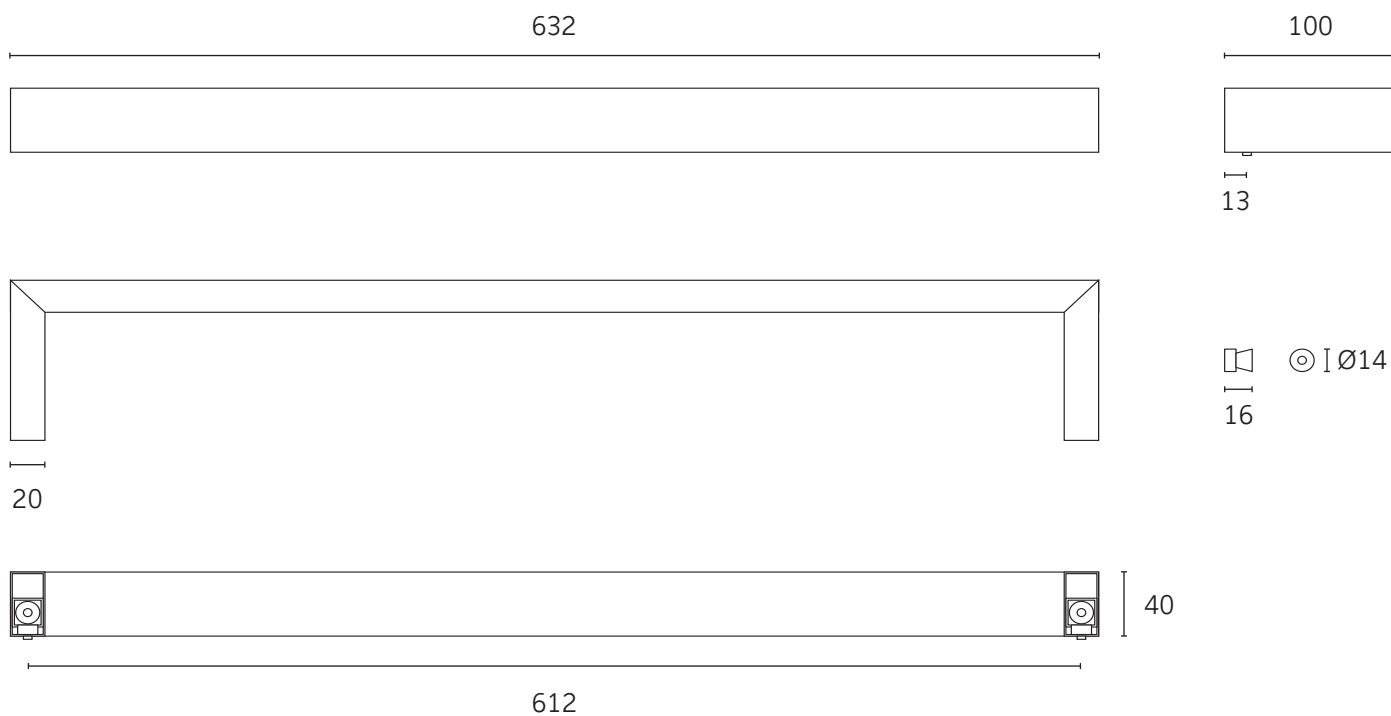

HEATING | WALL | TOWEL BAR

Technical data

| | |
|-------------------|------------------------------|
| Supply voltage | 12V |
| Size | 632 x 40 x 100mm |
| Depth to wall | 100mm |
| Output | 37W |
| Warranty | 5 years |
| Material | 304 Stainless Steel |
| Wiring connection | Concealed right hand |
| Finish | Diamond polished brass (PVD) |
| Heating element | Self regulating electric |

Box contents

| |
|-----------------------------------|
| 1 x ThermoSphere towel bar |
| 1 x Installation guide |
| 2 x Fixing studs |
| 2 x Fixing screws |
| 2 x Grub screws |
| 1 x Allen key |
| 1 x 2m cold tail connection cable |