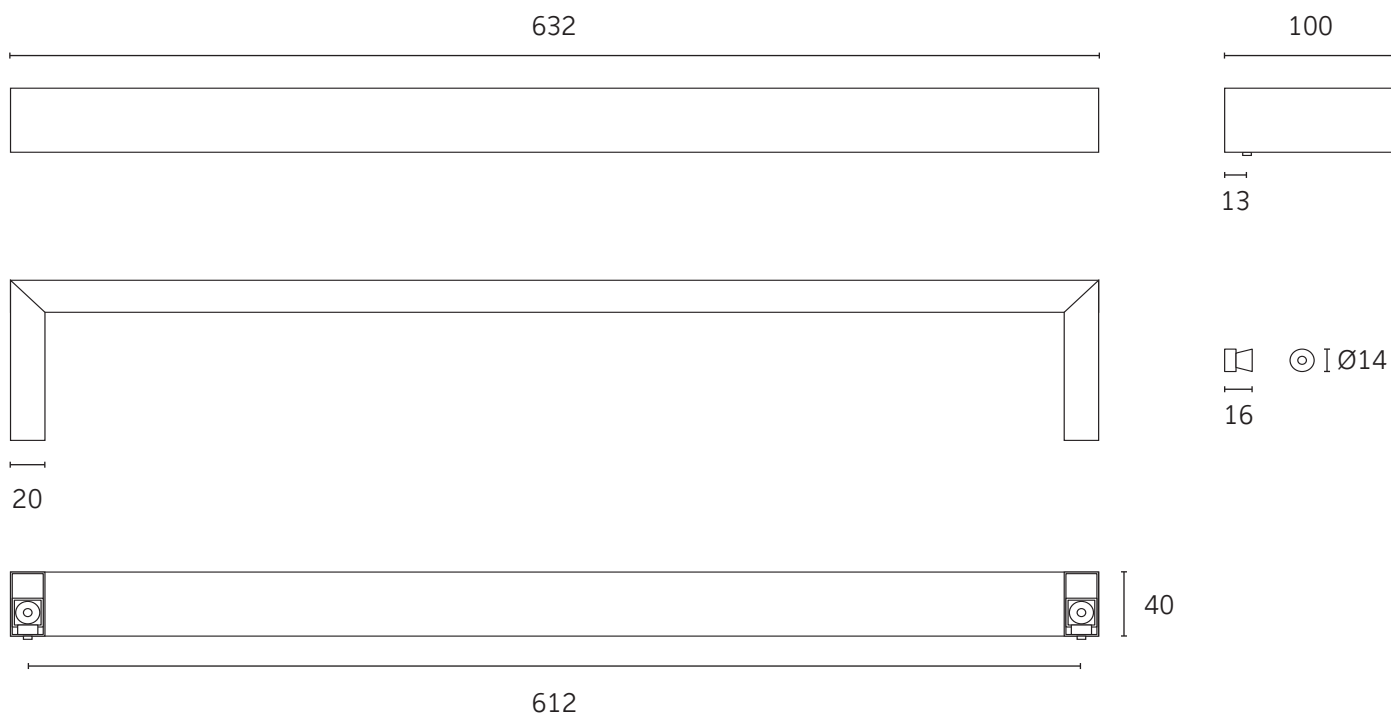

HEATING | WALL | TOWEL BAR

Technical data

Supply voltage	12V
Size	632 x 40 x 100mm
Depth to wall	100mm
Output	37W
Warranty	5 years
Material	304 Stainless Steel
Wiring connection	Concealed right hand
Finish	Diamond polished stainless steel
Heating element	Self regulating electric

Box contents

- 1 x ThermoSphere towel bar
- 1 x Installation guide
- 2 x Fixing studs
- 2 x Fixing screws
- 2 x Grub screws
- 1 x Allen key
- 1 x 2m cold tail connection cable

Care and maintenance

Clean with a soft cloth and warm, mild soapy water. Dry with a soft cloth. Do not use strong cleaners as they can damage the finish.